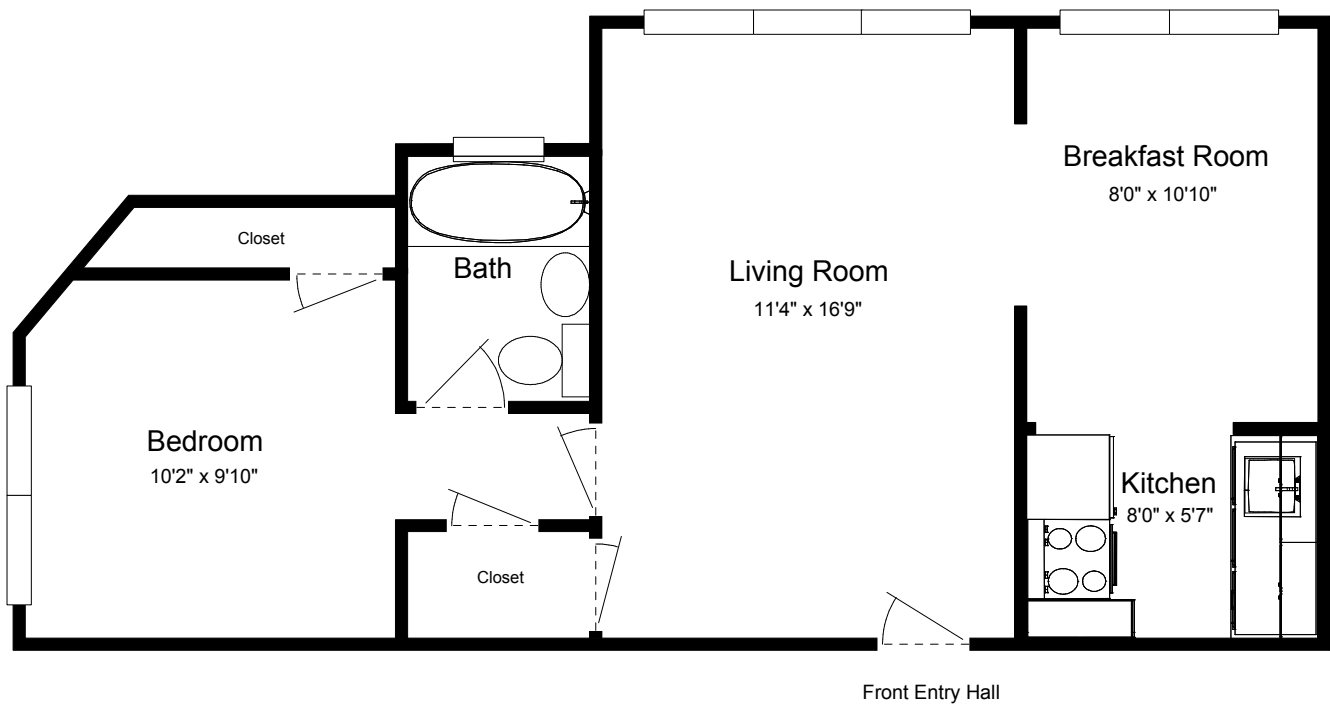

6416 Oakland
1 Bedroom (10)

Approx. sq. ft. = 540

***Please note: All dimensions are approximate. Slight variations may exist between apartments, even in the same building. Differences may also include features, fixtures, appliances, and decoration throughout the apartment.