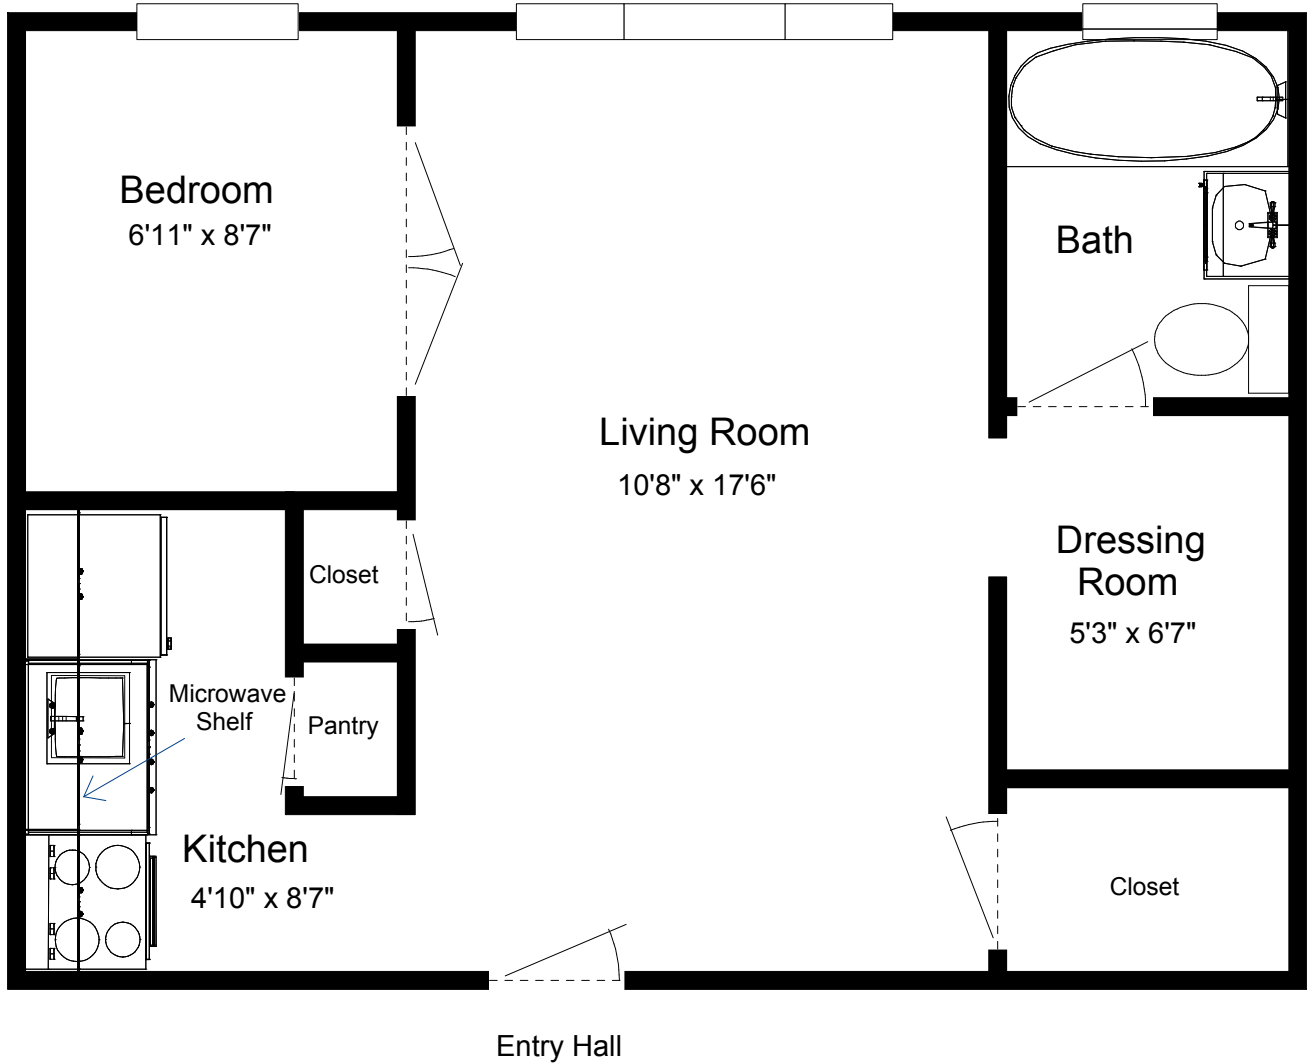

5079 Waterman Blvd. Studio/Bedroom

Approx. sq. ft. = 425

***Please note: All dimensions are approximate. Slight variations may exist between apartments, even in the same building. Differences may also include features, fixtures, appliances, and decoration throughout the apartment.