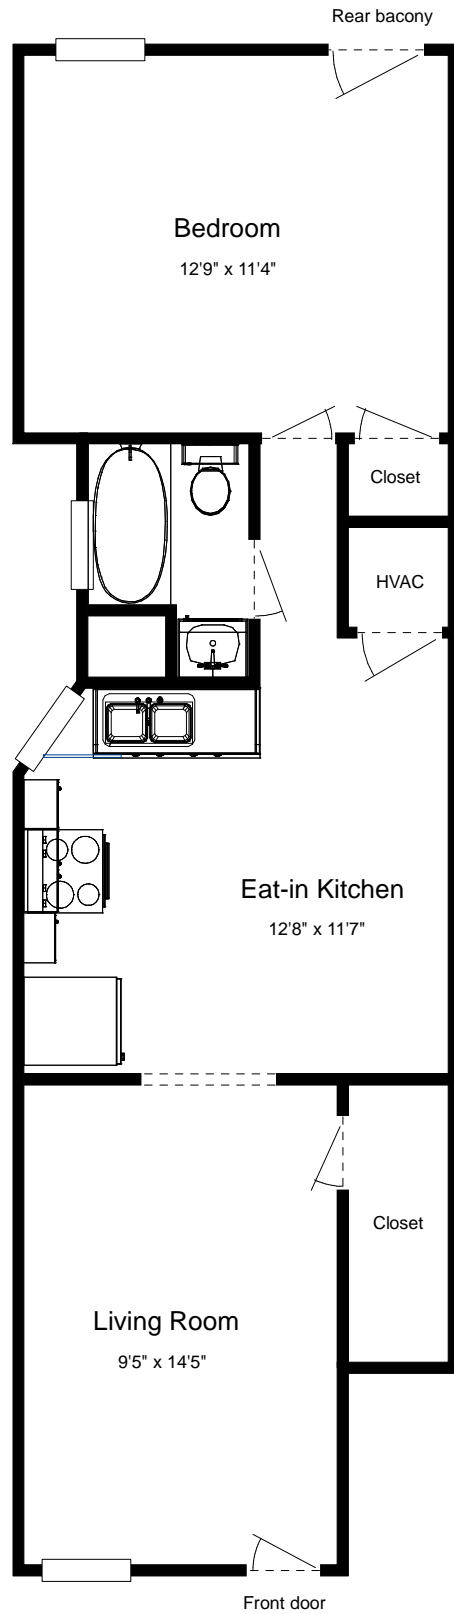

4534 Chouteau, 1E

Approx. sq. ft. = 575

***Please note: All dimensions are approximate. Slight variations may exist between apartments, even in the same building. Differences may also include features, fixtures, appliances, and decoration throughout the apartment.