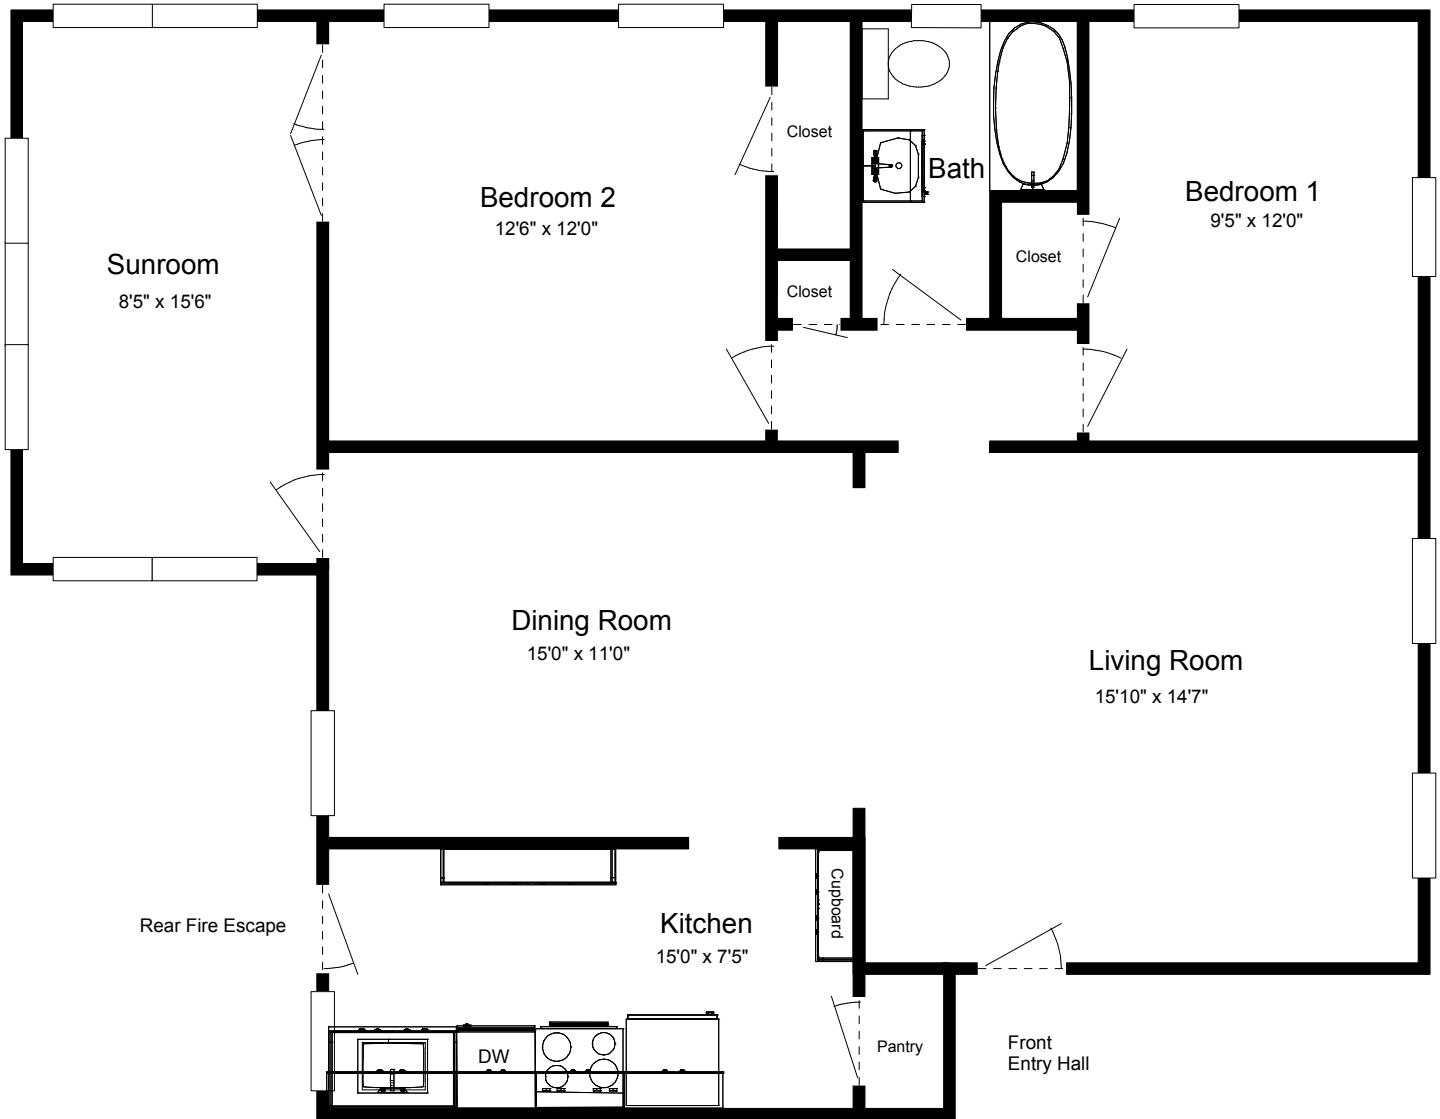

755 Heman 2 Bedroom

Approx. sq. ft. = 1070

***Please note: All dimensions are approximate. Slight variations may exist between apartments, even in the same building. Differences may also include features, fixtures, appliances, and decoration throughout the apartment.