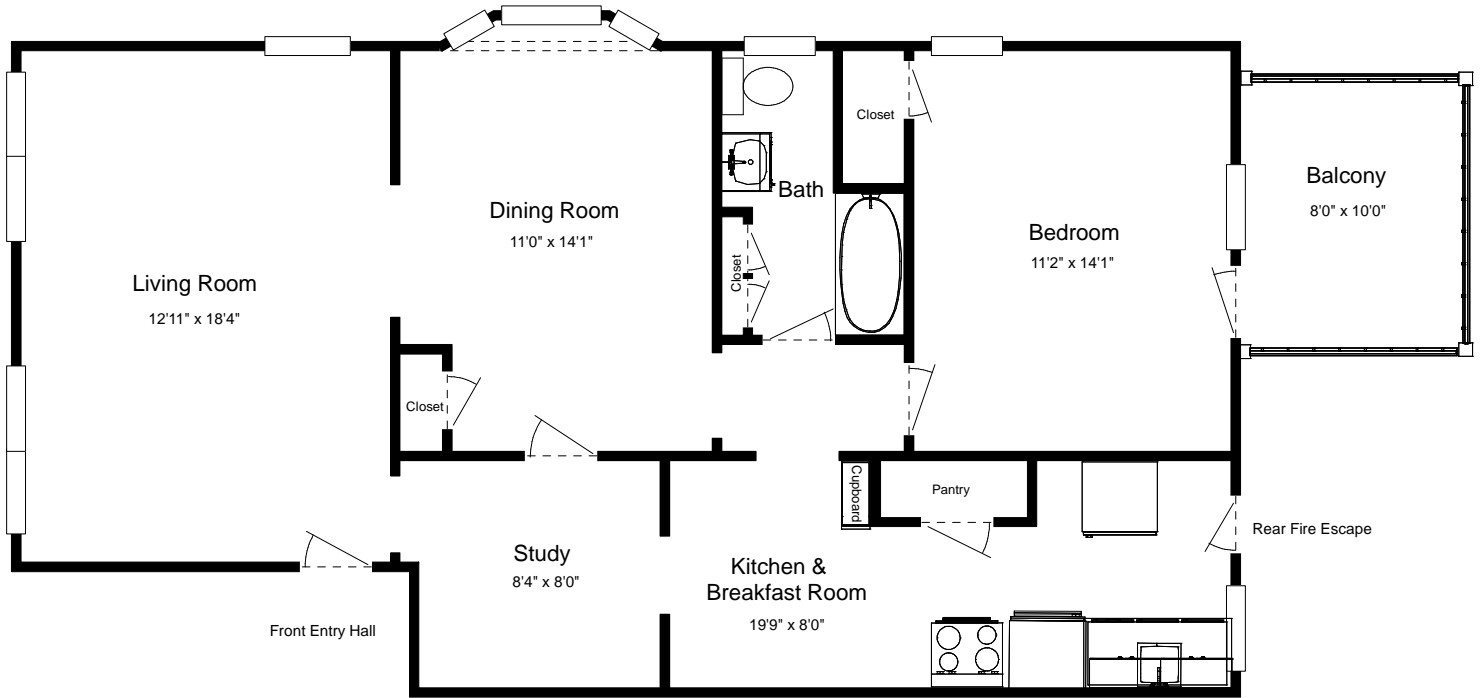

749 Heman  
1 Bedroom

Approx. sq. ft. = 915

\*\*\*Please note: All dimensions are approximate. Slight variations may exist between apartments, even in the same building. Differences may also include features, fixtures, appliances, and decoration throughout the apartment.