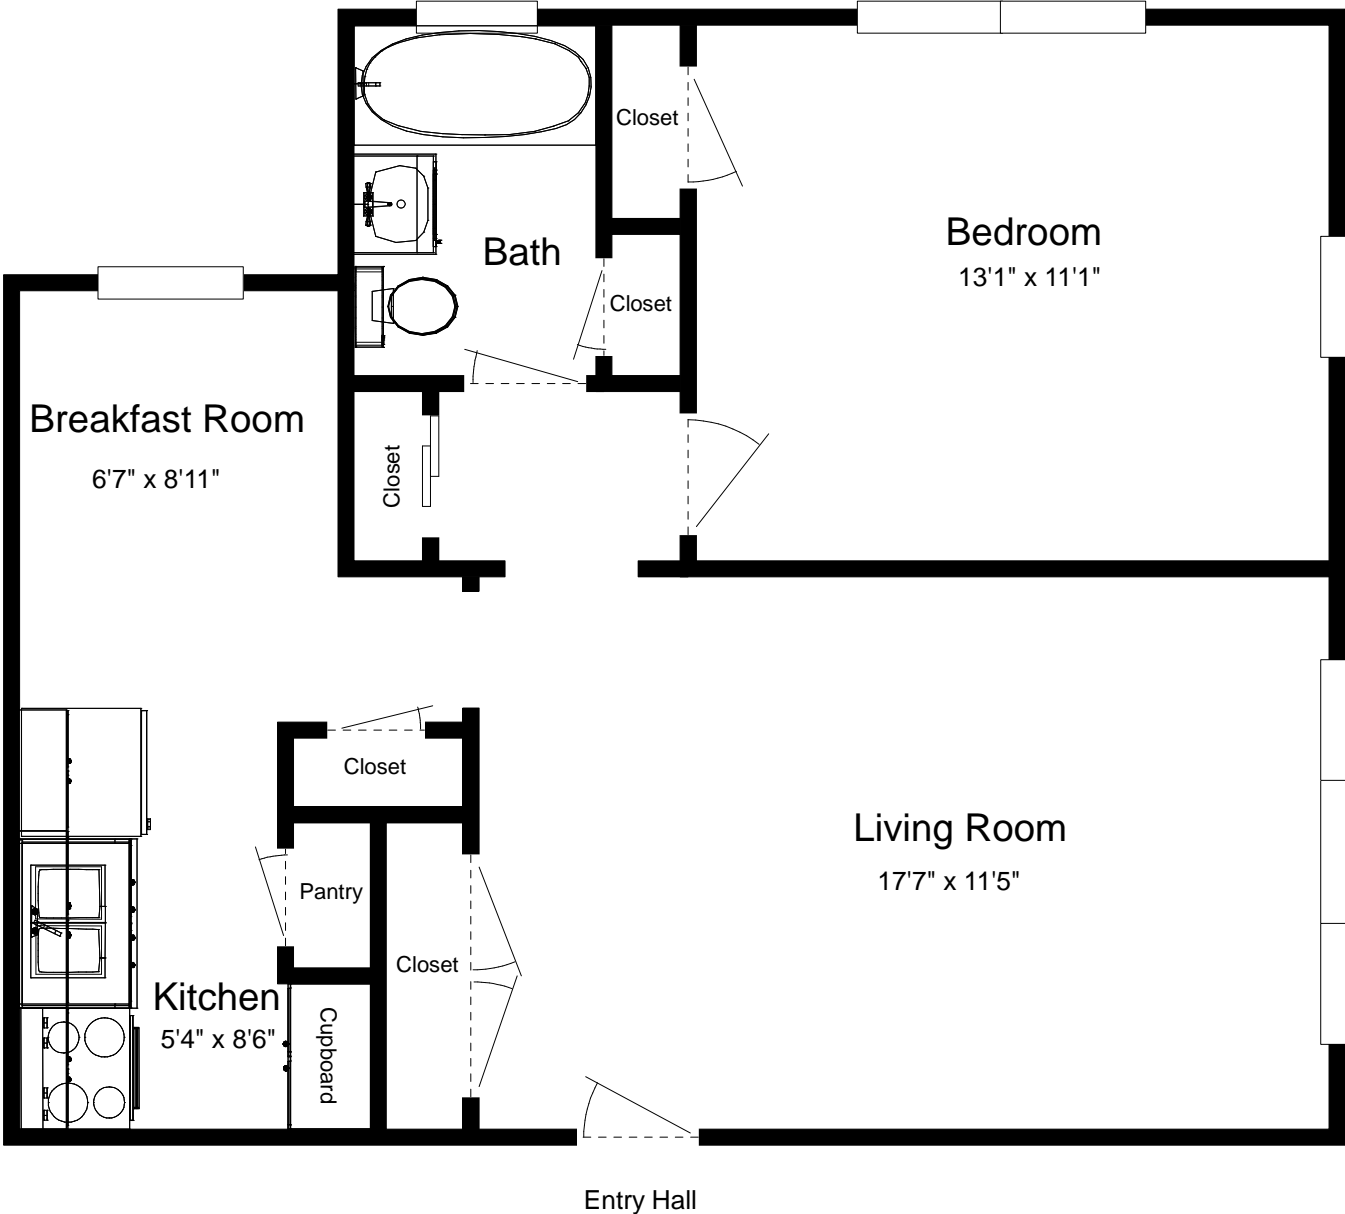

5079 Waterman Blvd.  
1 Bedroom

Approx. sq. ft. = 600

\*\*\*Please note: All dimensions are approximate. Slight variations may exist between apartments, even in the same building. Differences may also include features, fixtures, appliances, and decoration throughout the apartment.