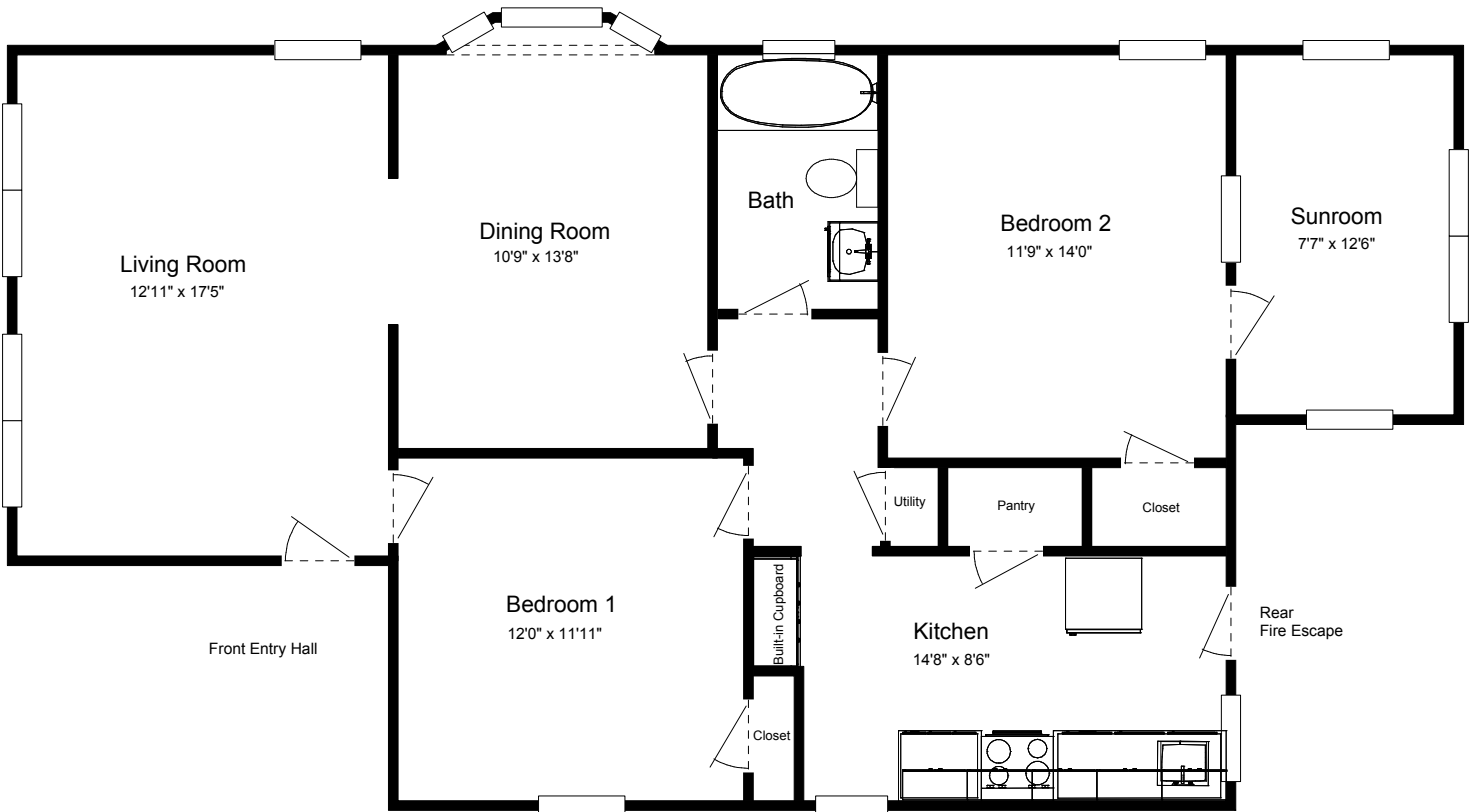

765 Syracuse
2 Bedroom

Approx. sq. ft. = 1100

***Please note: All dimensions are approximate. Slight variations may exist between apartments, even in the same building. Differences may also include features, fixtures, appliances, and decoration throughout the apartment.