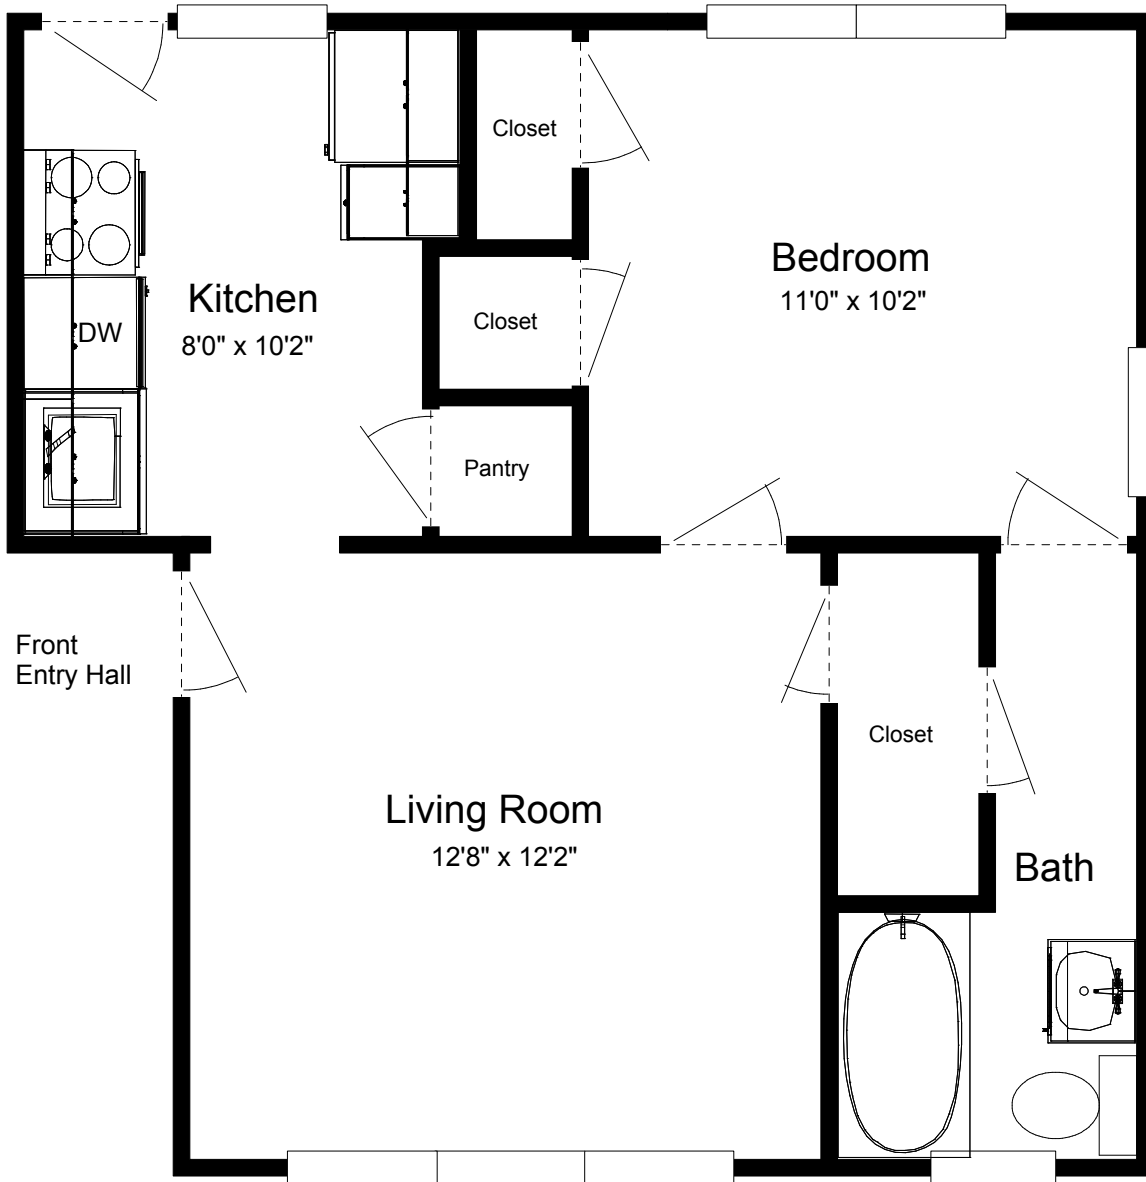

6602-04 San Bonita 1 Bedroom

Approx. sq. ft. = 480

Rear Fire Escape

***Please note: All dimensions are approximate. Slight variations may exist between apartments, even in the same building. Differences may also include features, fixtures, appliances, and decoration throughout the apartment.