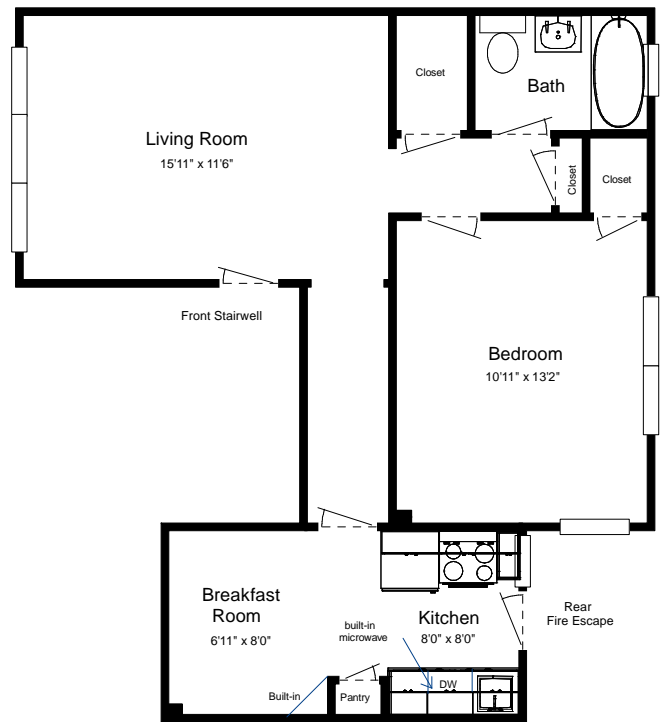

1040 McCausland
South
1 Bedroom

Approx. Sq. Ft. = 615

1042 McCausland
North
1 Bedroom

Approx. Sq. Ft. = 615

***Please note: All dimensions are approximate. Slight variations may exist between apartments, even in the same building. Differences may also include features, fixtures, appliances, and decoration throughout the apartment.