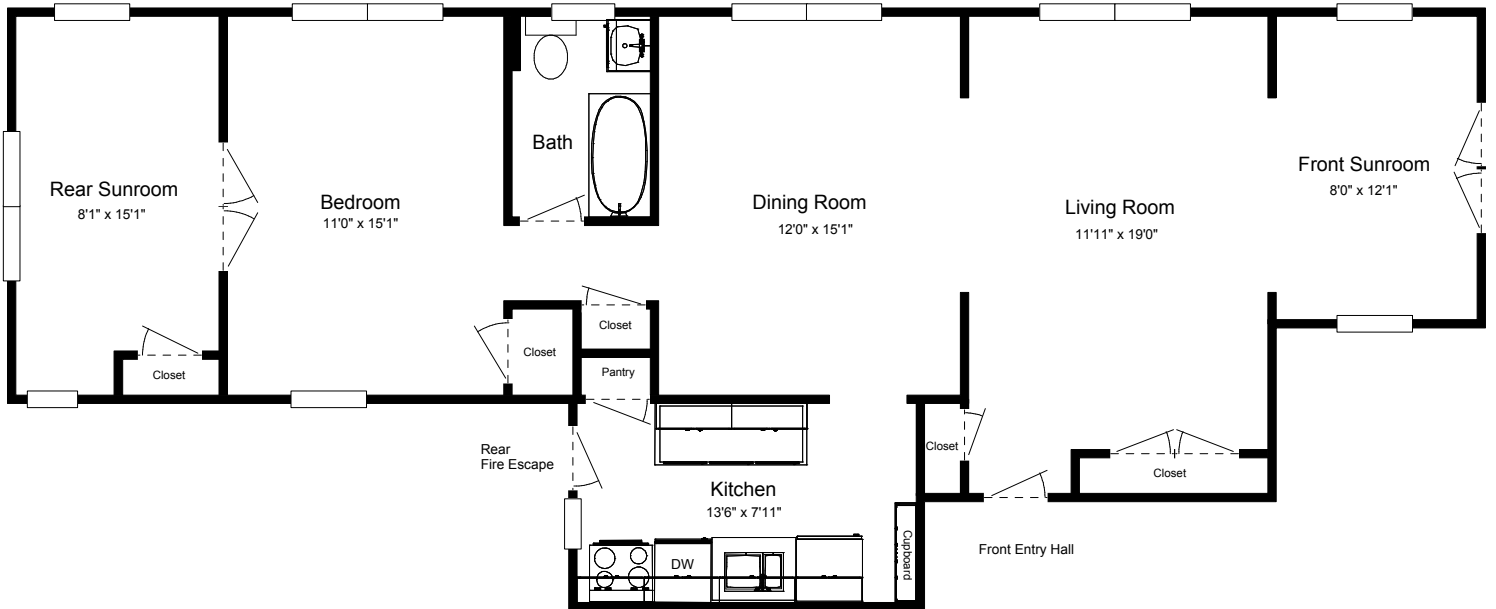

6817 Kingsbury
1 Bedroom

Approx. sq. ft. = 1045

***Please note: All dimensions are approximate. Slight variations may exist between apartments, even in the same building. Differences may also include features, fixtures, appliances, and decoration throughout the apartment.