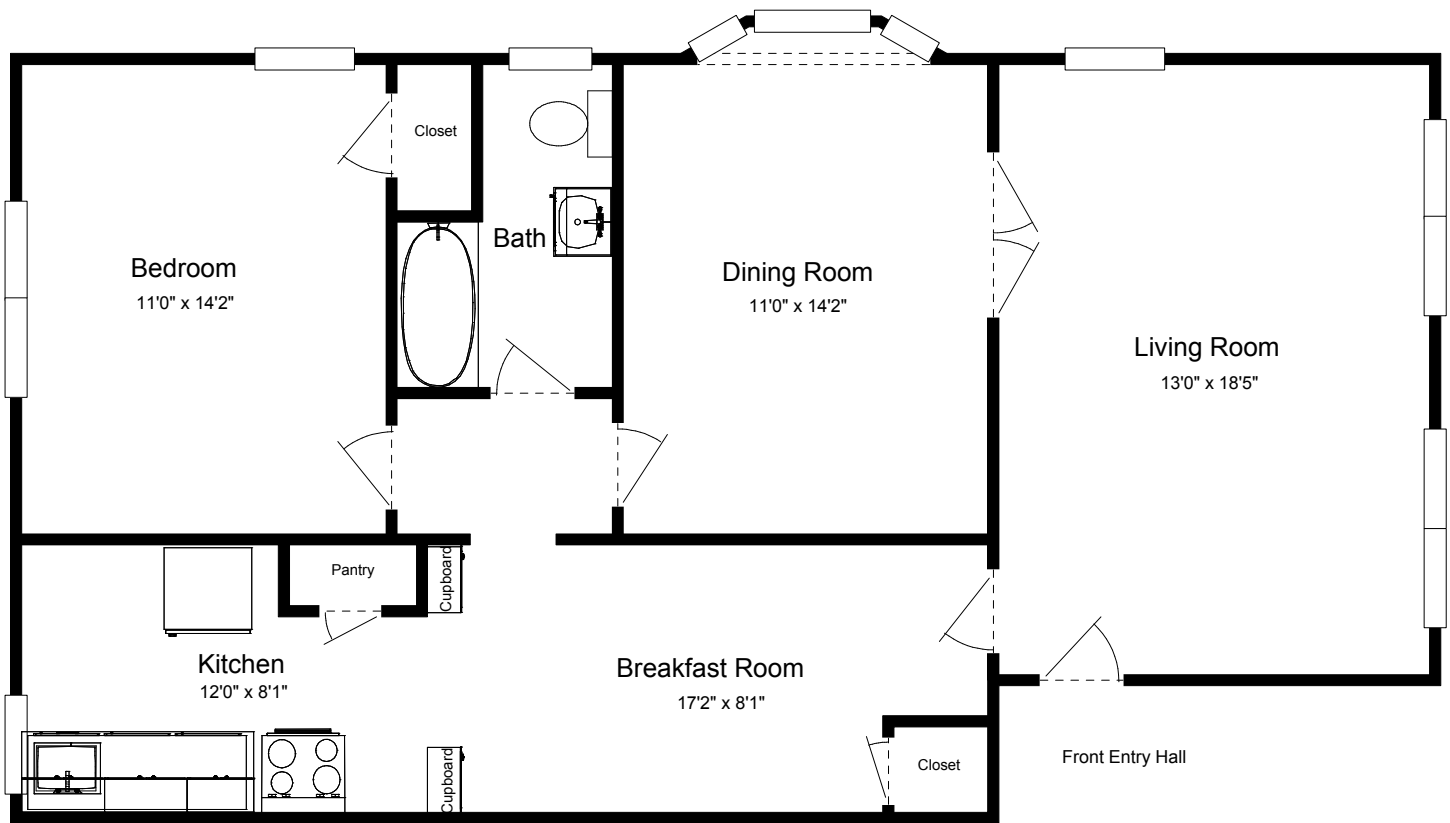

734 Syracuse  
1 Bedroom

Approx. sq. ft. = 925

\*\*\*Please note: All dimensions are approximate. Slight variations may exist between apartments, even in the same building. Differences may also include features, fixtures, appliances, and decoration throughout the apartment.