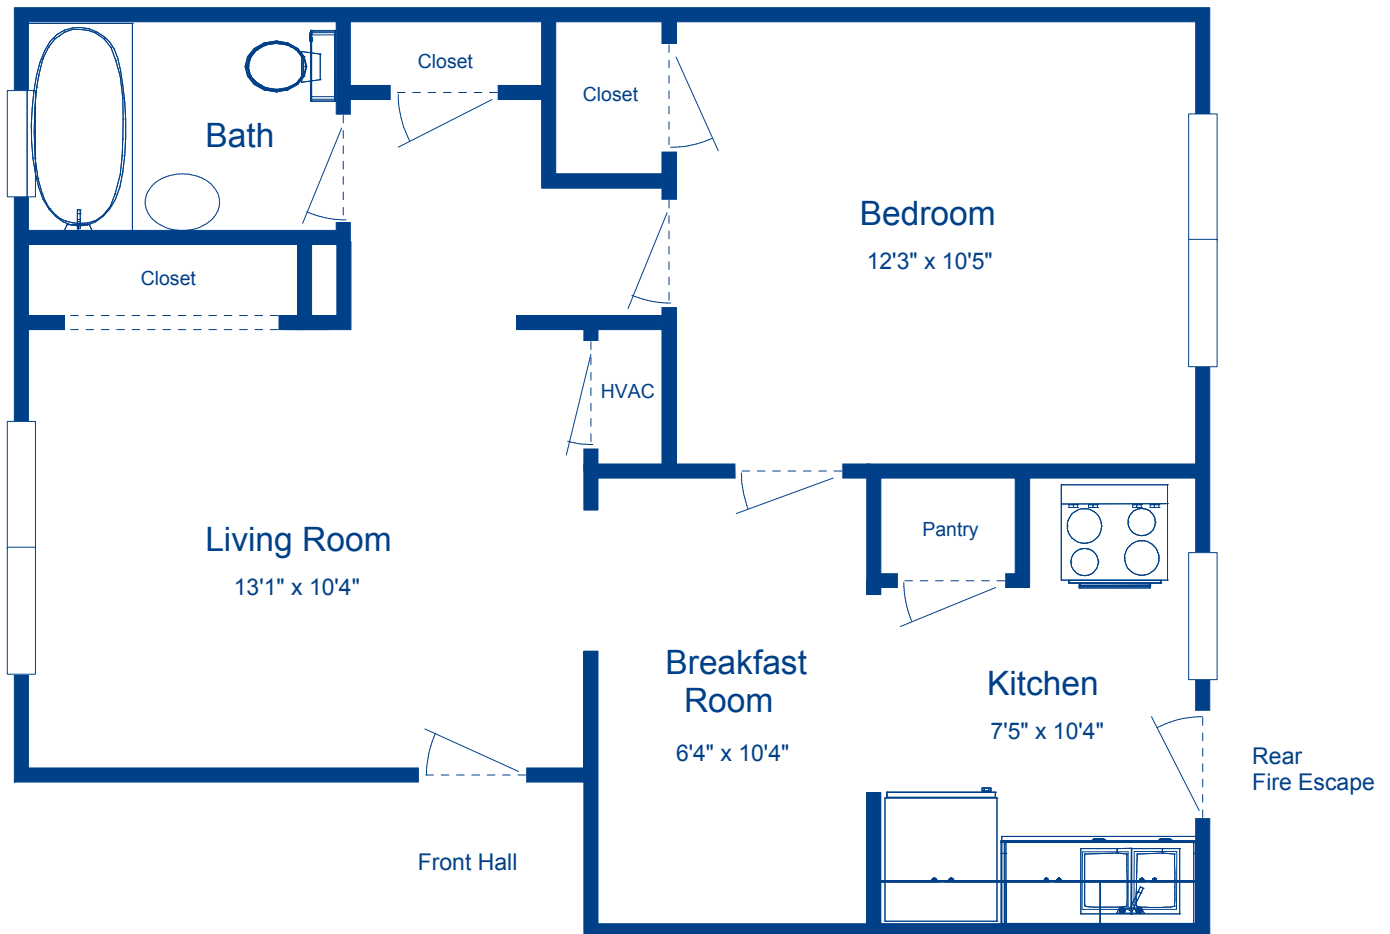

7347-51 Hoover 1 Bedroom

Approx. Sq. Ft. = 550

***Please note: All dimensions are approximate. Slight variations may exist between apartments, even in the same building. Differences may also include features, fixtures, appliances, and decoration throughout the apartment.