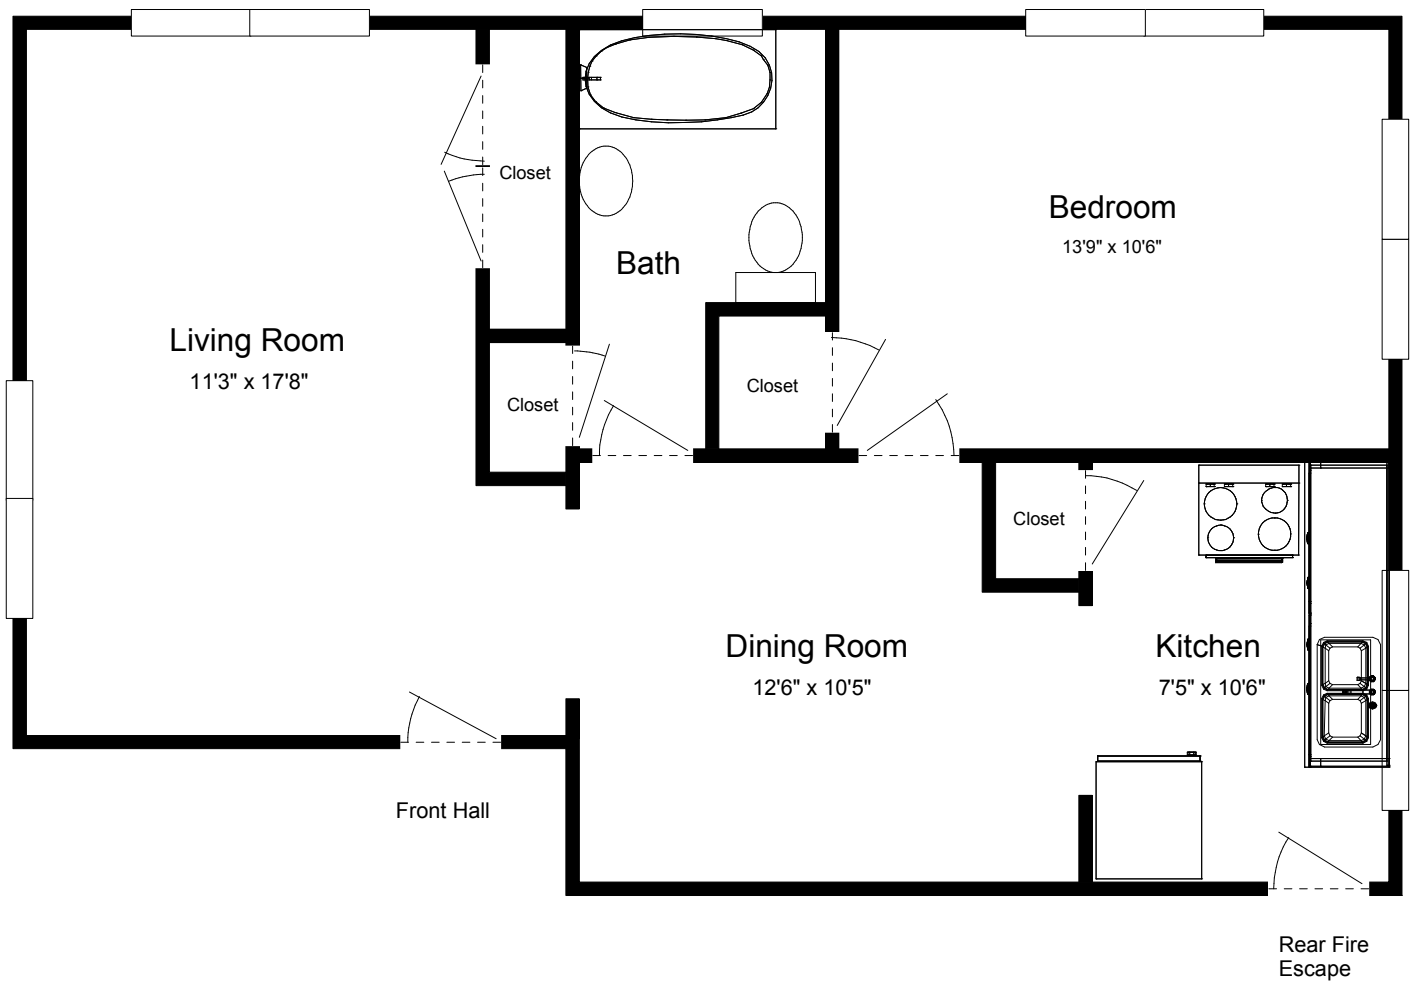

# 7351 Hoover 1 Bedroom (South)

Approx. Sq. Ft. = 695

\*\*\*Please note: All dimensions are approximate. Slight variations may exist between apartments, even in the same building. Differences may also include features, fixtures, appliances, and decoration throughout the apartment.