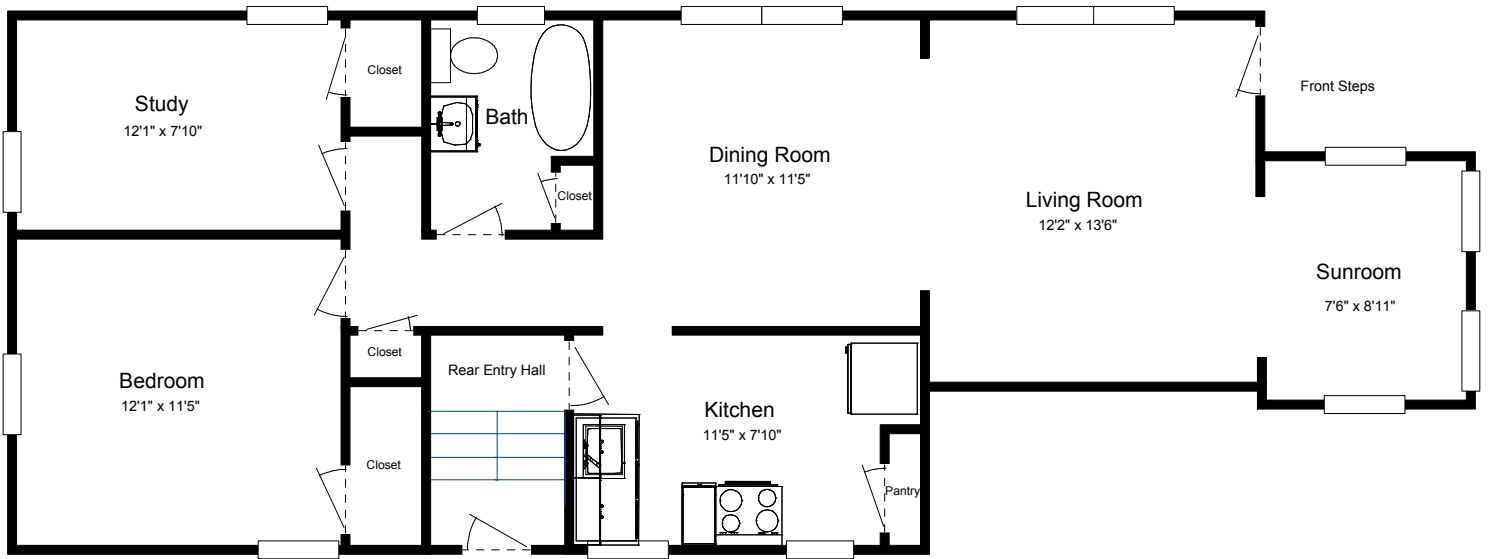

6645 & 6649 Clemens
First Floor
1 Bedroom Plus

Approx. sq. ft. = 880

***Please note: All dimensions are approximate. Slight variations may exist between apartments, even in the same building. Differences may also include features, fixtures, appliances, and decoration throughout the apartment.