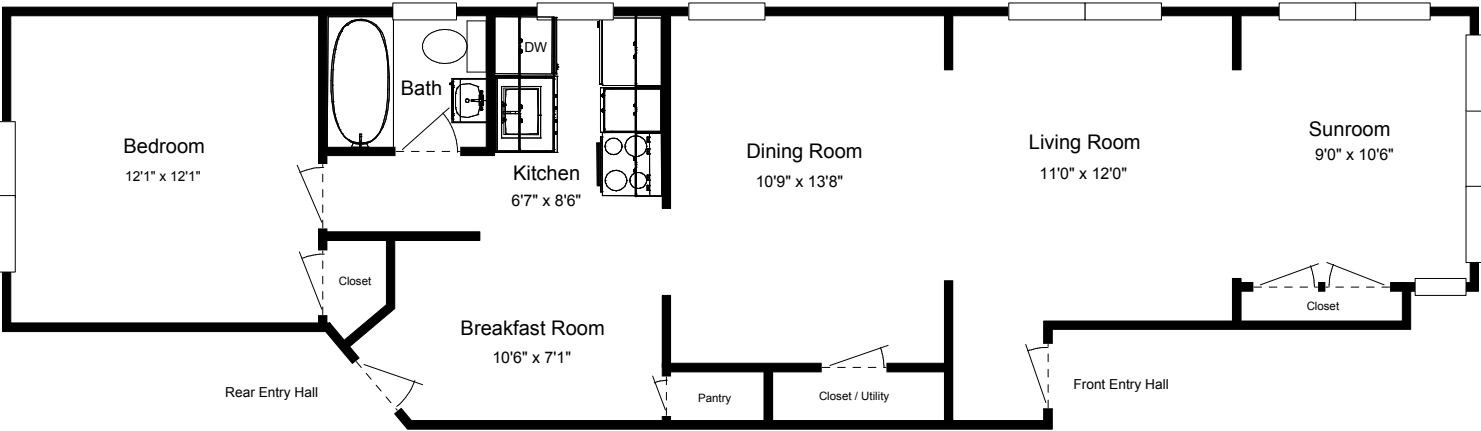

6639 Clemens
1 Bedroom

Approx. sq. ft. = 815

***Please note: All dimensions are approximate. Slight variations may exist between apartments, even in the same building. Differences may also include features, fixtures, appliances, and decoration throughout the apartment.