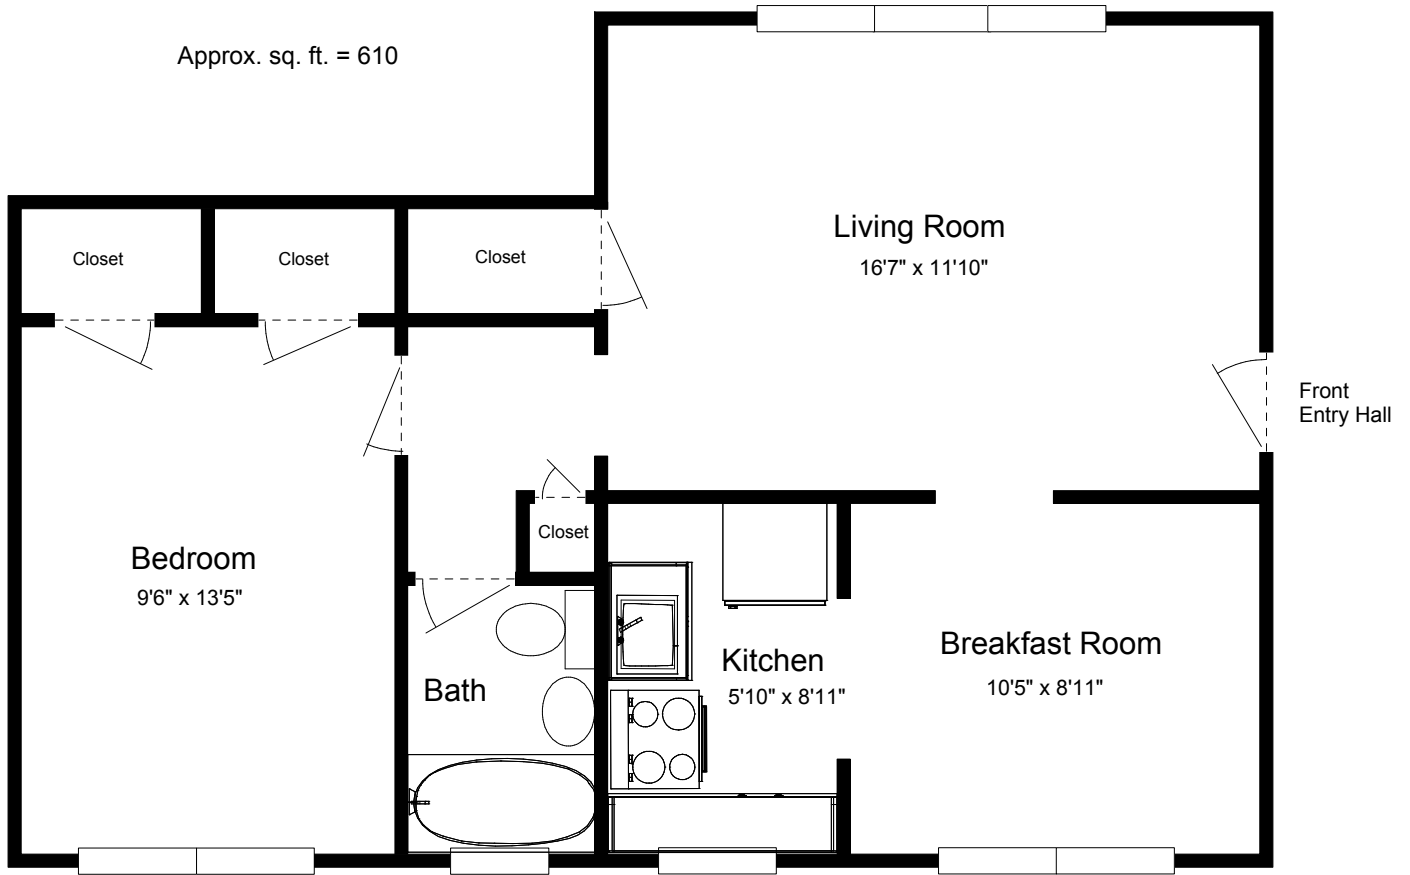

6412 Oakland
1 Bedroom (05)

Approx. sq. ft. = 610

***Please note: All dimensions are approximate. Slight variations may exist between apartments, even in the same building. Differences may also include features, fixtures, appliances, and decoration throughout the apartment.