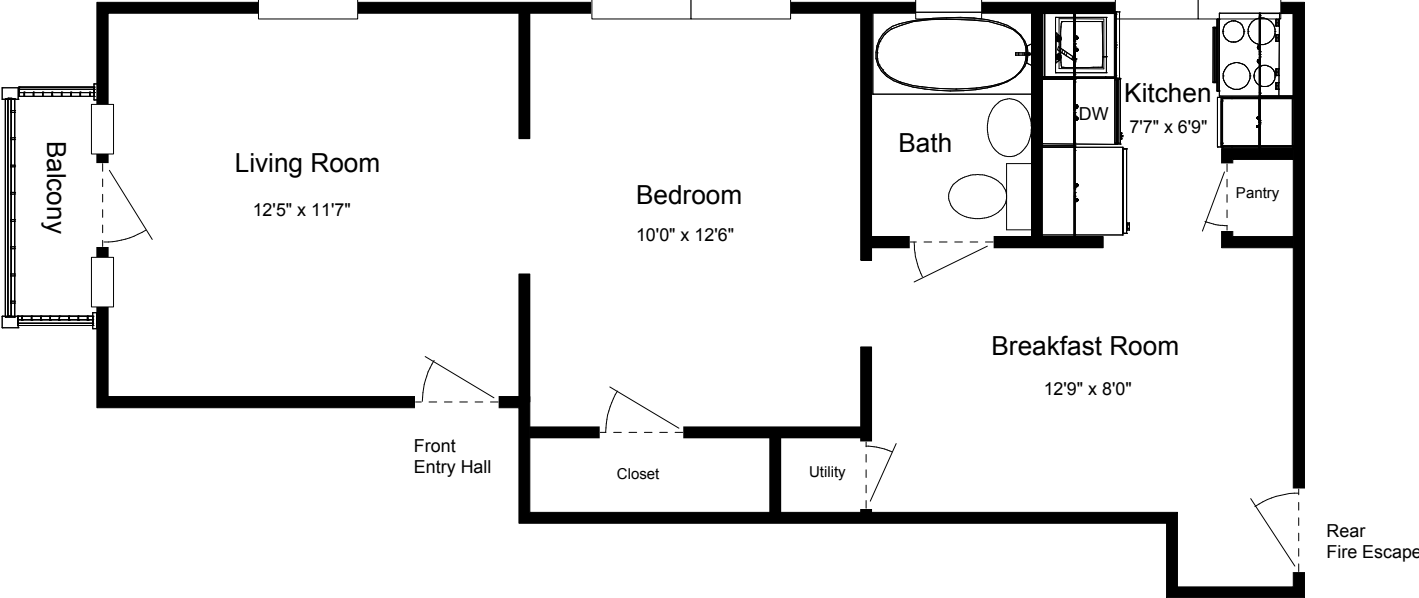

6326 Southwood
1 Bedroom East

Approx. sq. ft. = 525

***Please note: All dimensions are approximate. Slight variations may exist between apartments, even in the same building. Differences may also include features, fixtures, appliances, and decoration throughout the apartment.