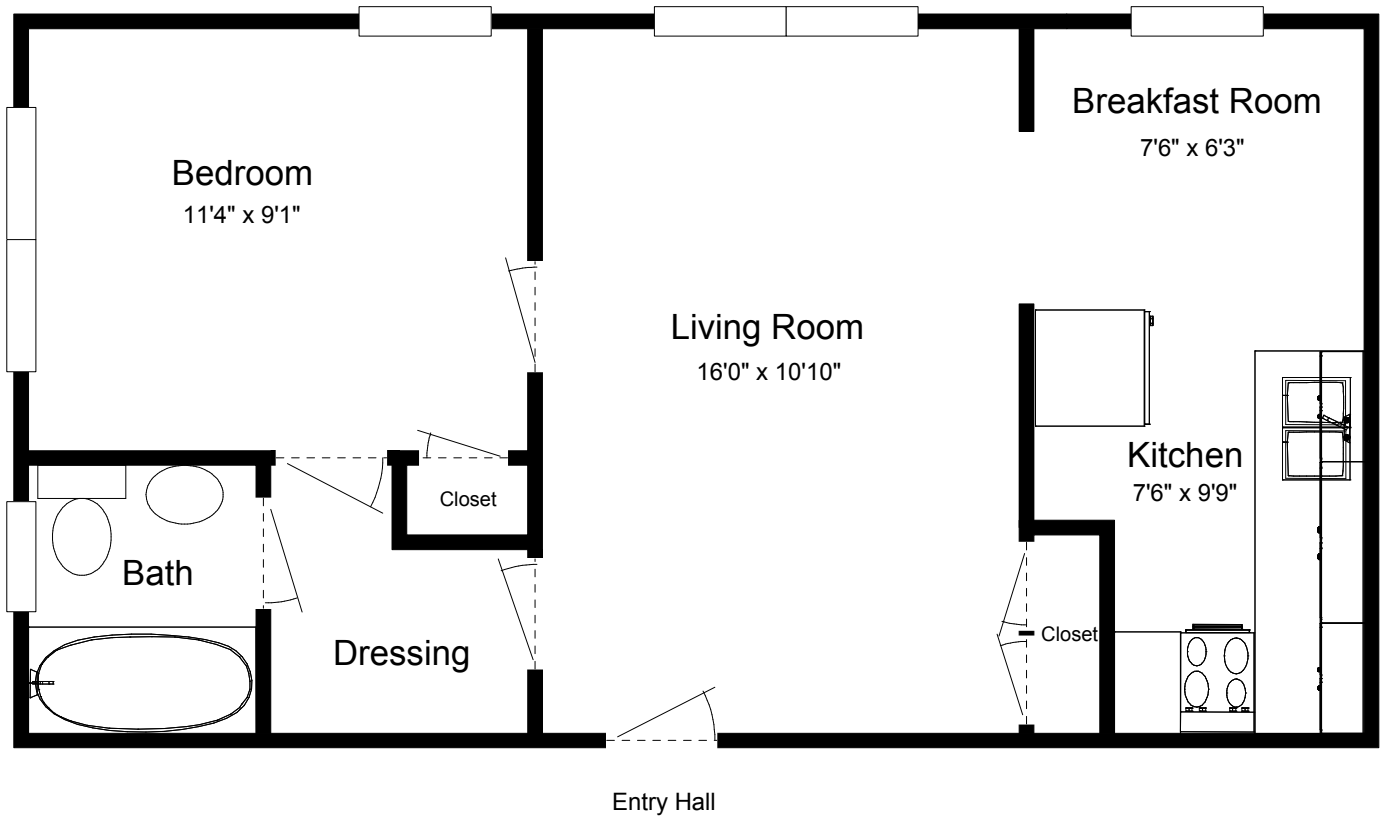

5132 Waterman Blvd.
1 Bedroom

Approx. sq. ft. = 500

***Please note: All dimensions are approximate. Slight variations may exist between apartments, even in the same building. Differences may also include features, fixtures, appliances, and decoration throughout the apartment.