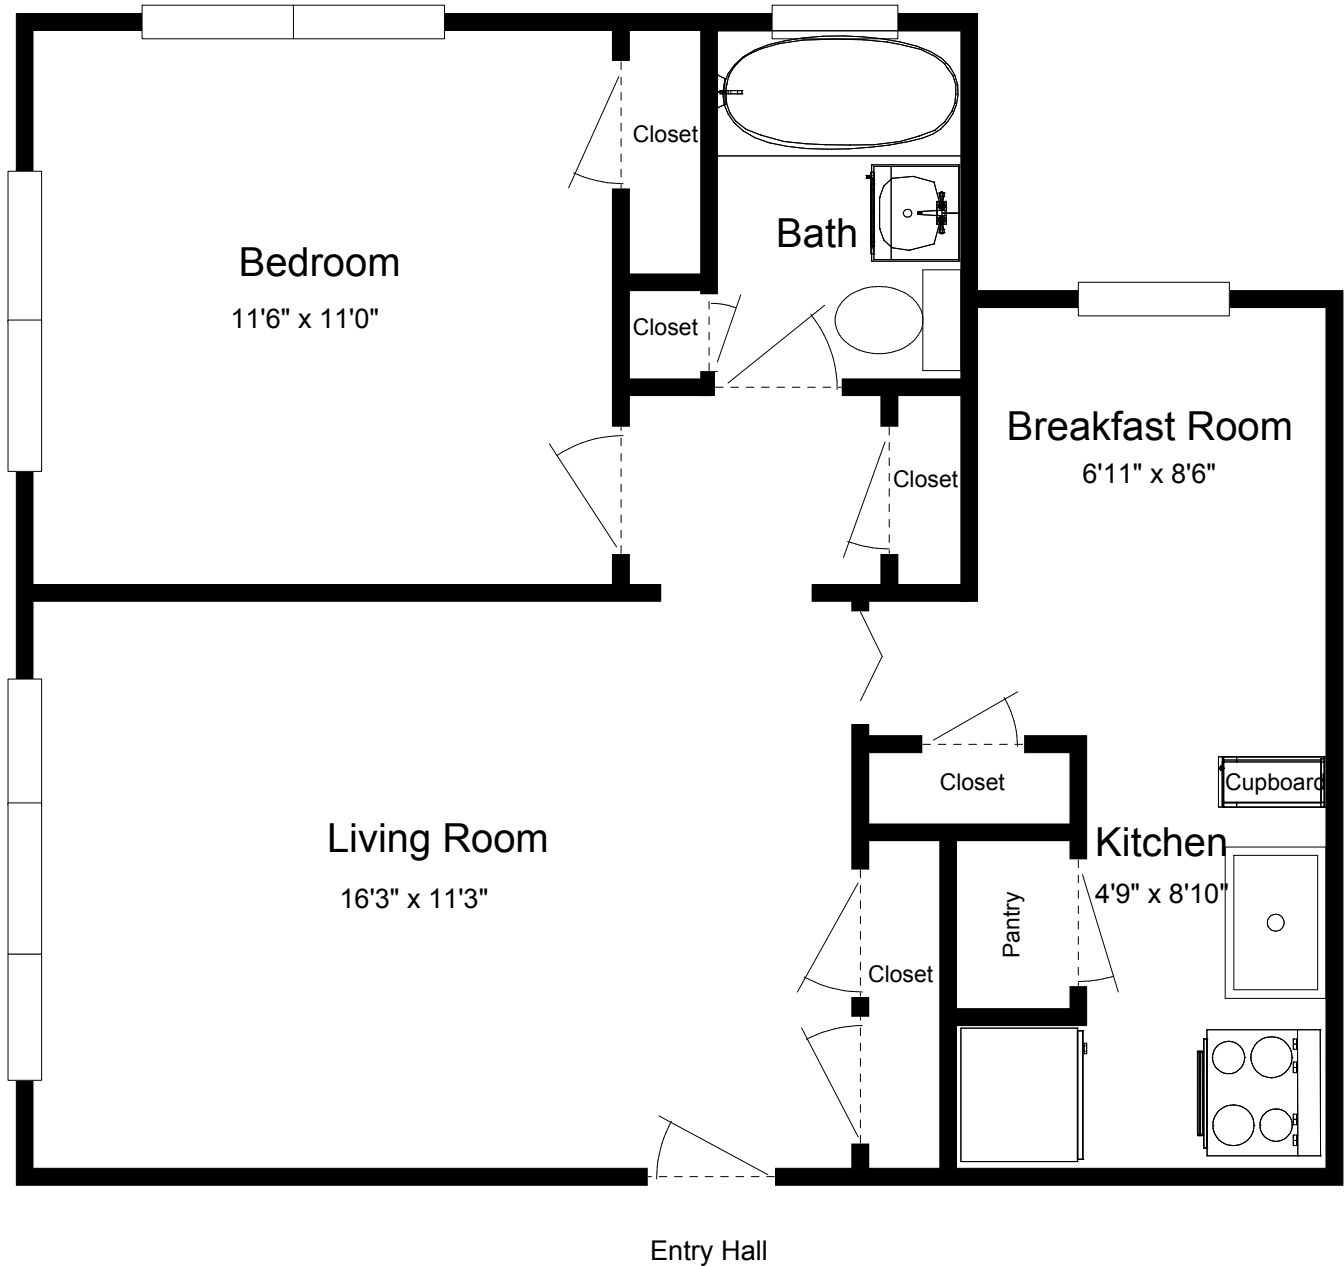

5041 Waterman Blvd. 1 Bedroom

Approx. sq. ft. = 560

***Please note: All dimensions are approximate. Slight variations may exist between apartments, even in the same building. Differences may also include features, fixtures, appliances, and decoration throughout the apartment.