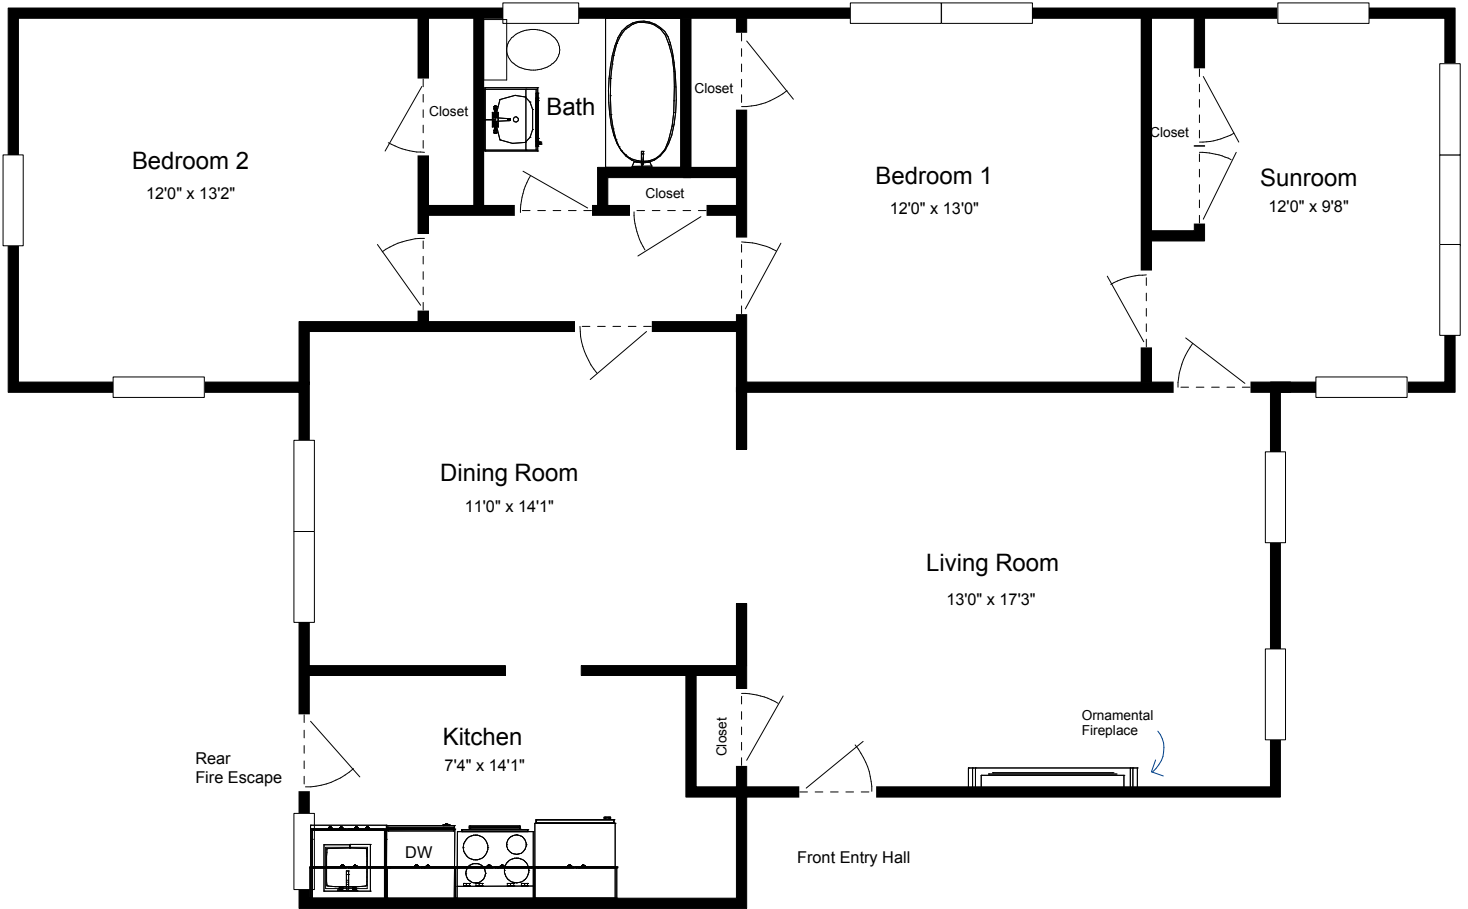

761 Heman
2 Bedroom

Approx. sq. ft. = 1060

***Please note: All dimensions are approximate. Slight variations may exist between apartments, even in the same building. Differences may also include features, fixtures, appliances, and decoration throughout the apartment.