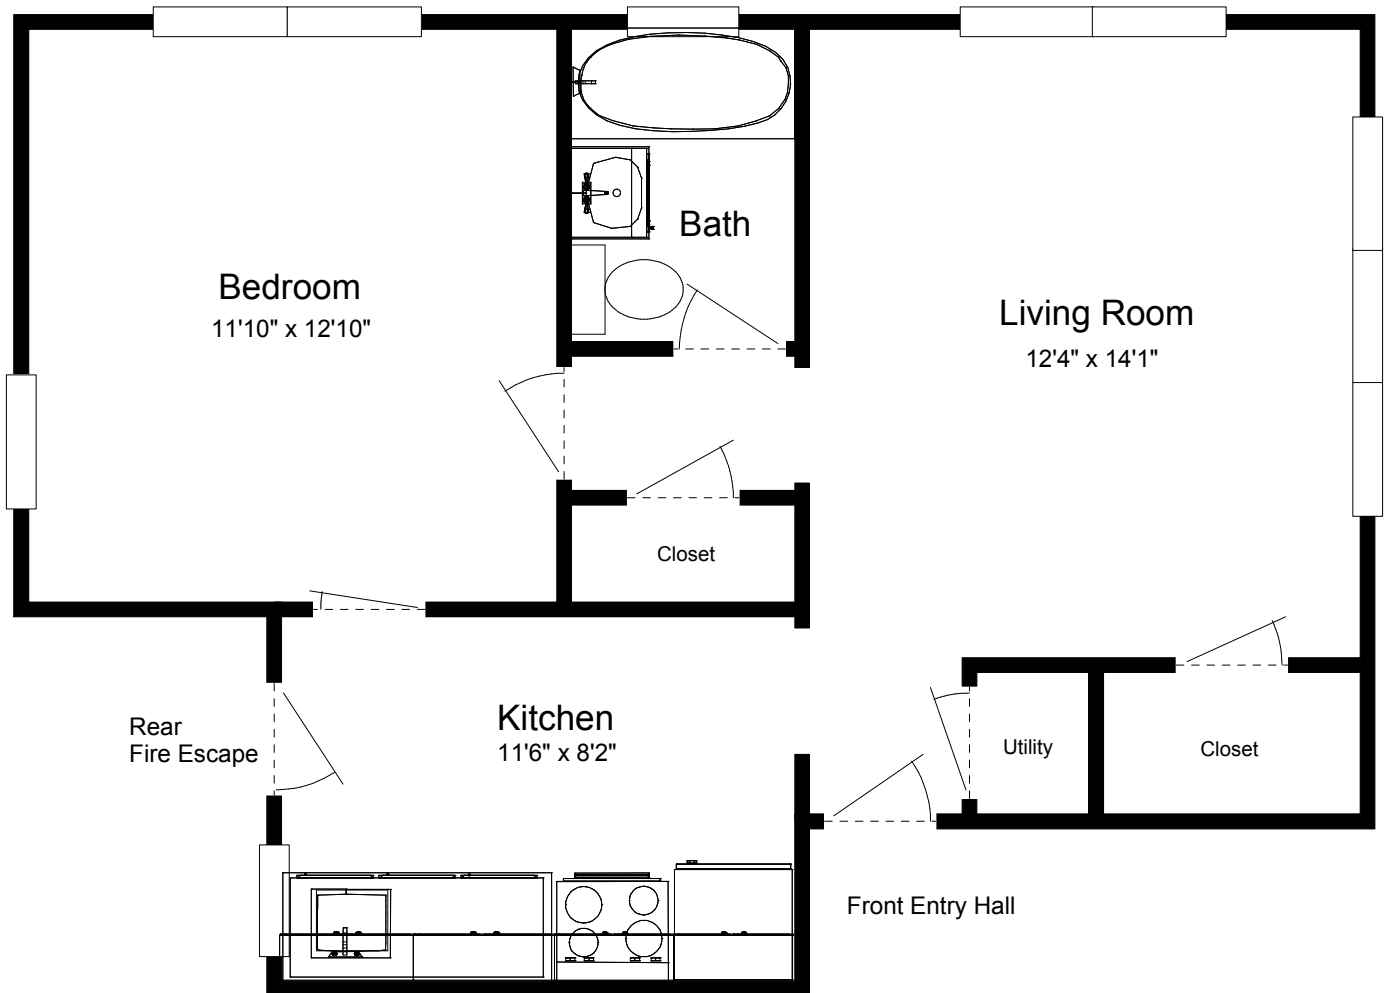

# 6648-52 Washington 1 Bedroom (Corner)

Approx. sq. ft. = 560

\*\*\*Please note: All dimensions are approximate. Slight variations may exist between apartments, even in the same building. Differences may also include features, fixtures, appliances, and decoration throughout the apartment.