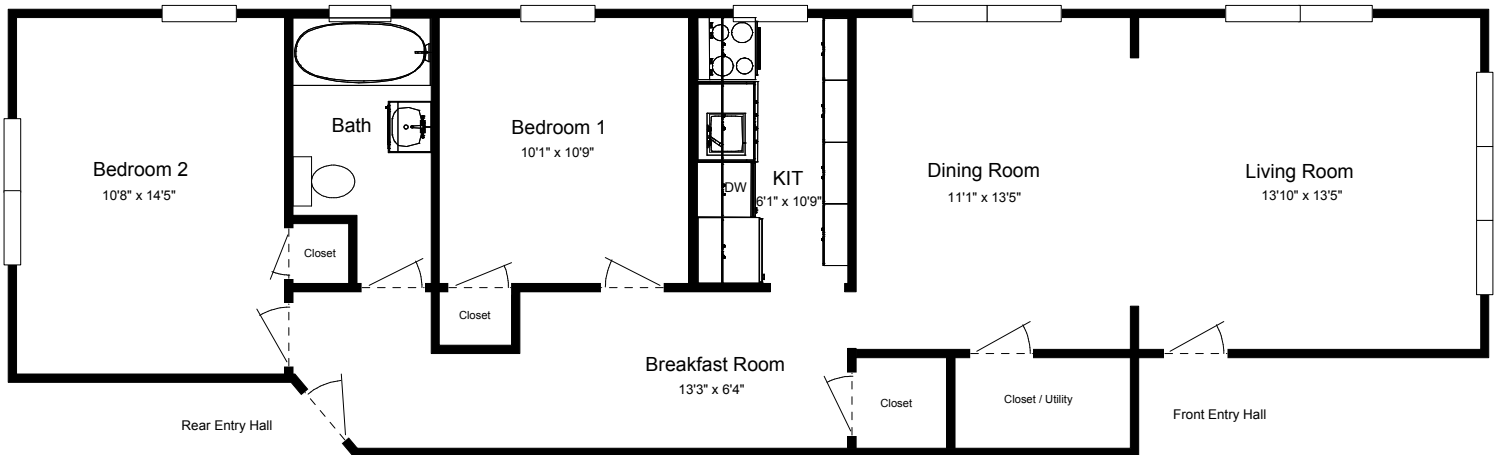

6461 Alamo
2 Bedroom

Approx. sq. ft. = 960

***Please note: All dimensions are approximate. Slight variations may exist between apartments, even in the same building. Differences may also include features, fixtures, appliances, and decoration throughout the apartment.