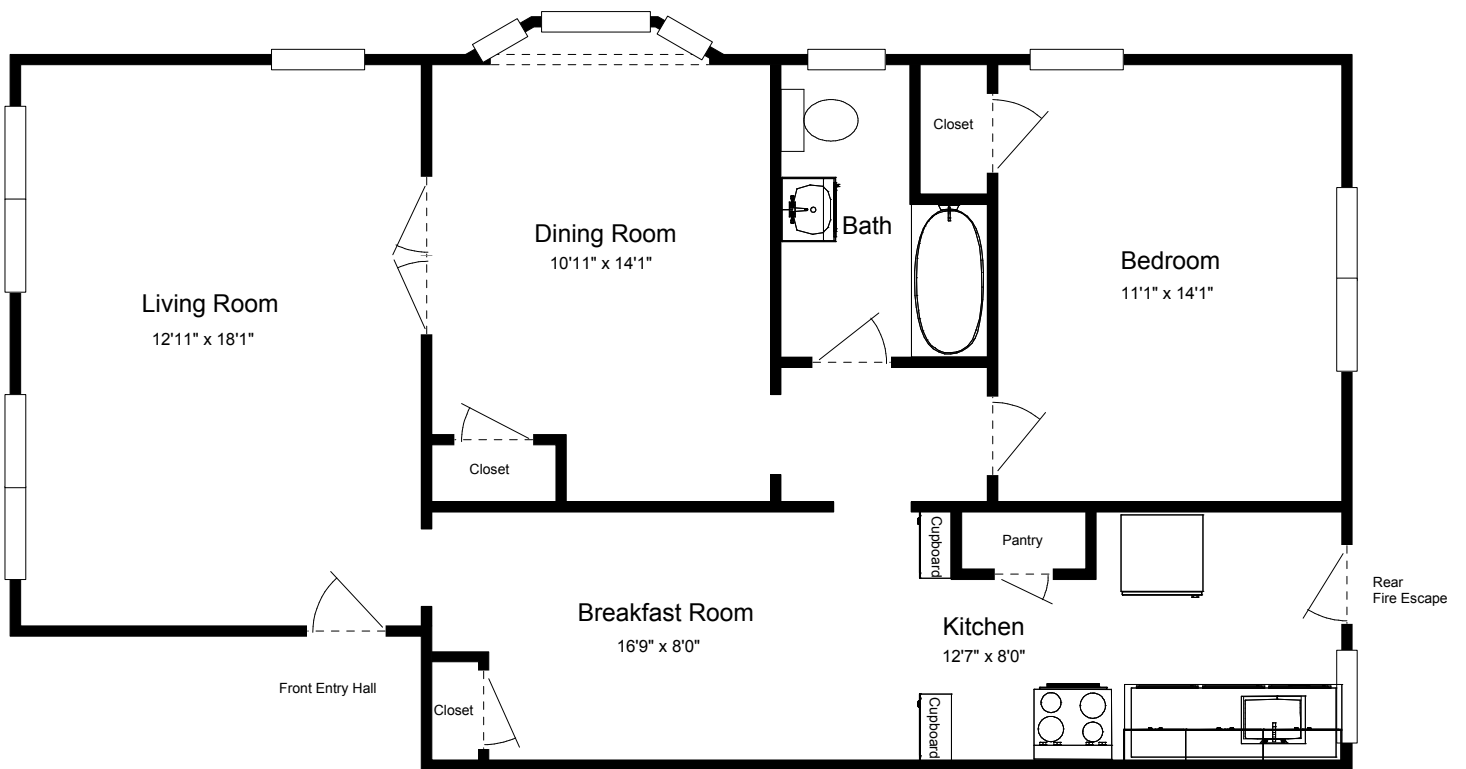

812 Leland
1 Bedroom

Approx. sq. ft. = 920

***Please note: All dimensions are approximate. Slight variations may exist between apartments, even in the same building. Differences may also include features, fixtures, appliances, and decoration throughout the apartment.