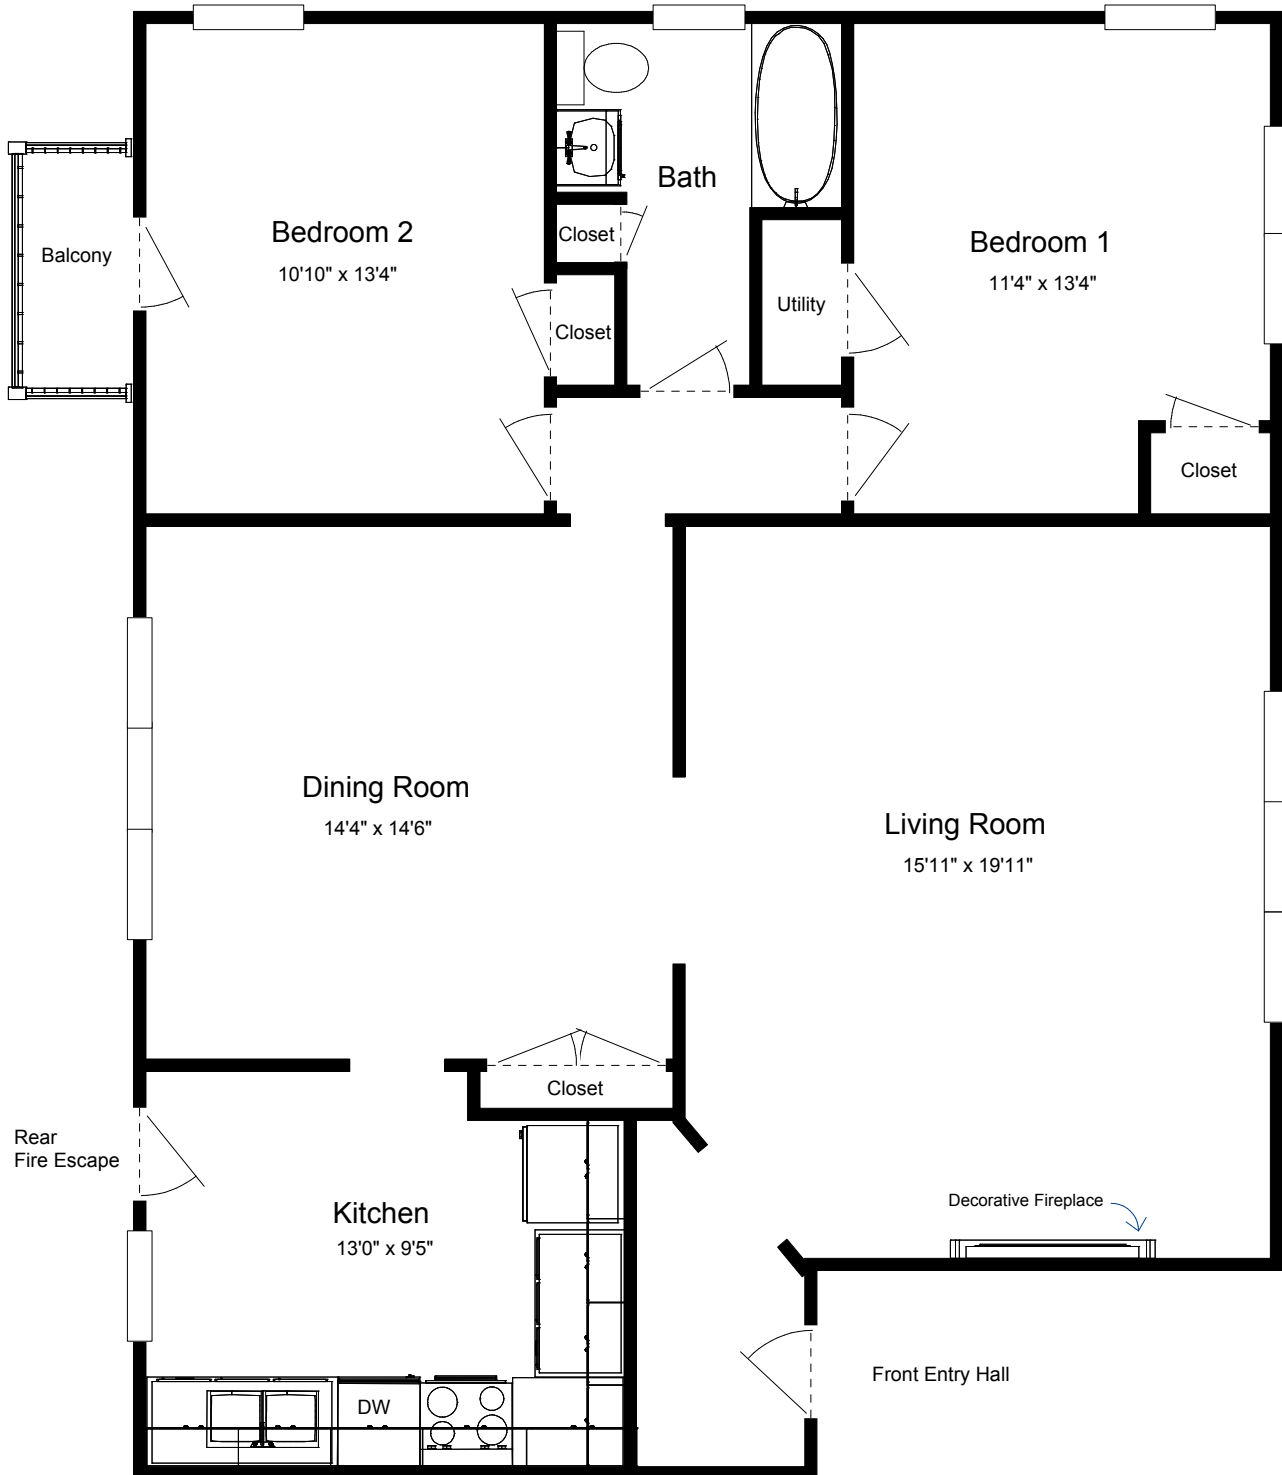

800 Kingsland 2 Bedroom

Approx. sq. ft. = 1150

***Please note: All dimensions are approximate. Slight variations may exist between apartments, even in the same building. Differences may also include features, fixtures, appliances, and decoration throughout the apartment.