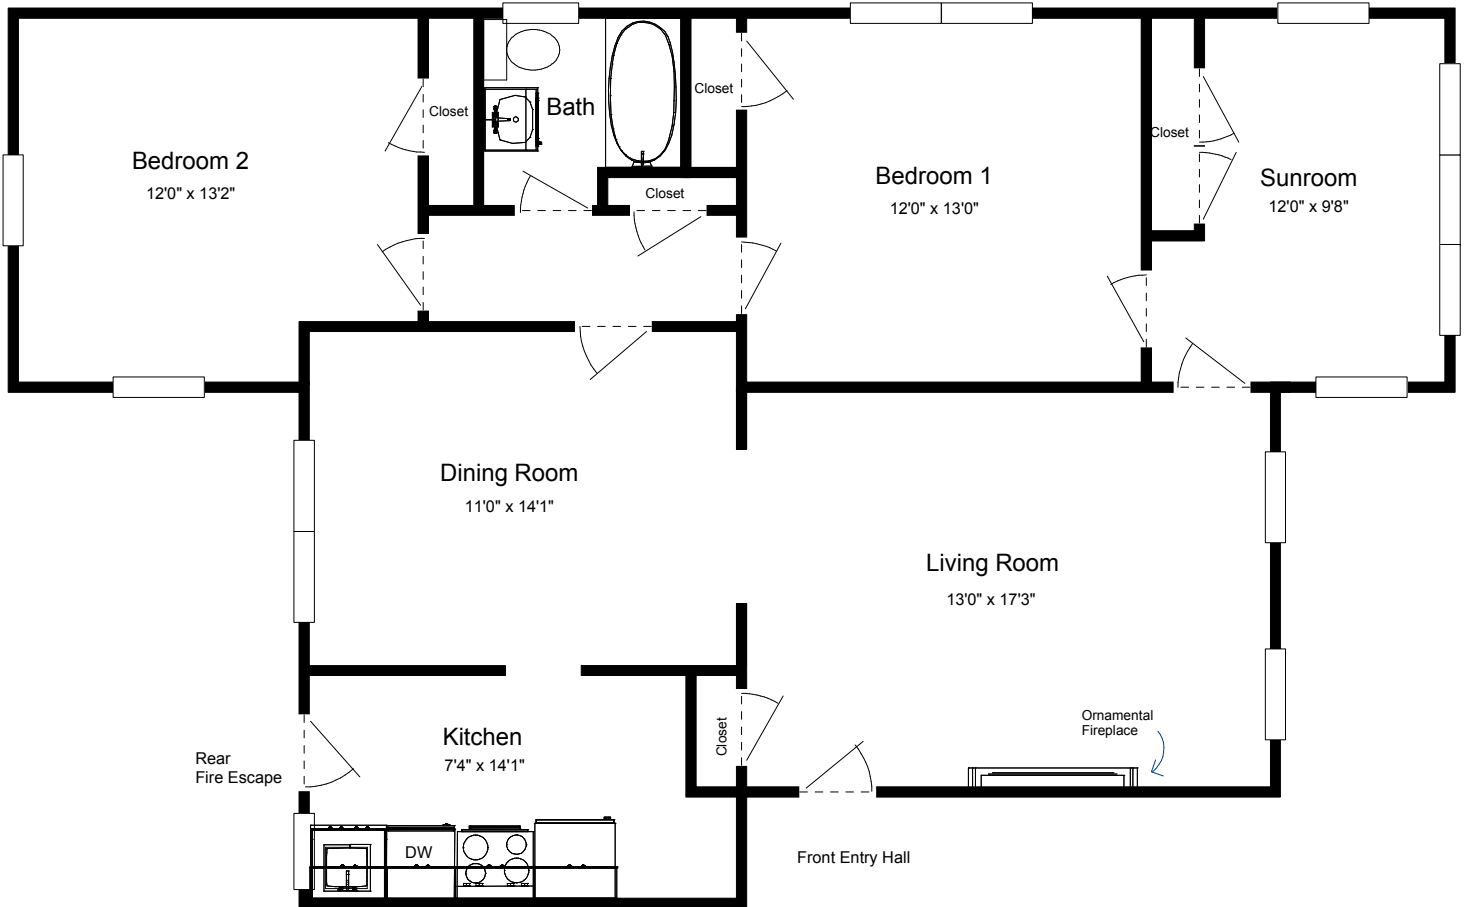

761 Heman
2 Bedroom

Approx. sq. ft. = 1060

***Please note: All dimensions are approximate. Slight variations may exist between apartments, even in the same building. Differences may also include features, fixtures, appliances, and decoration throughout the apartment.