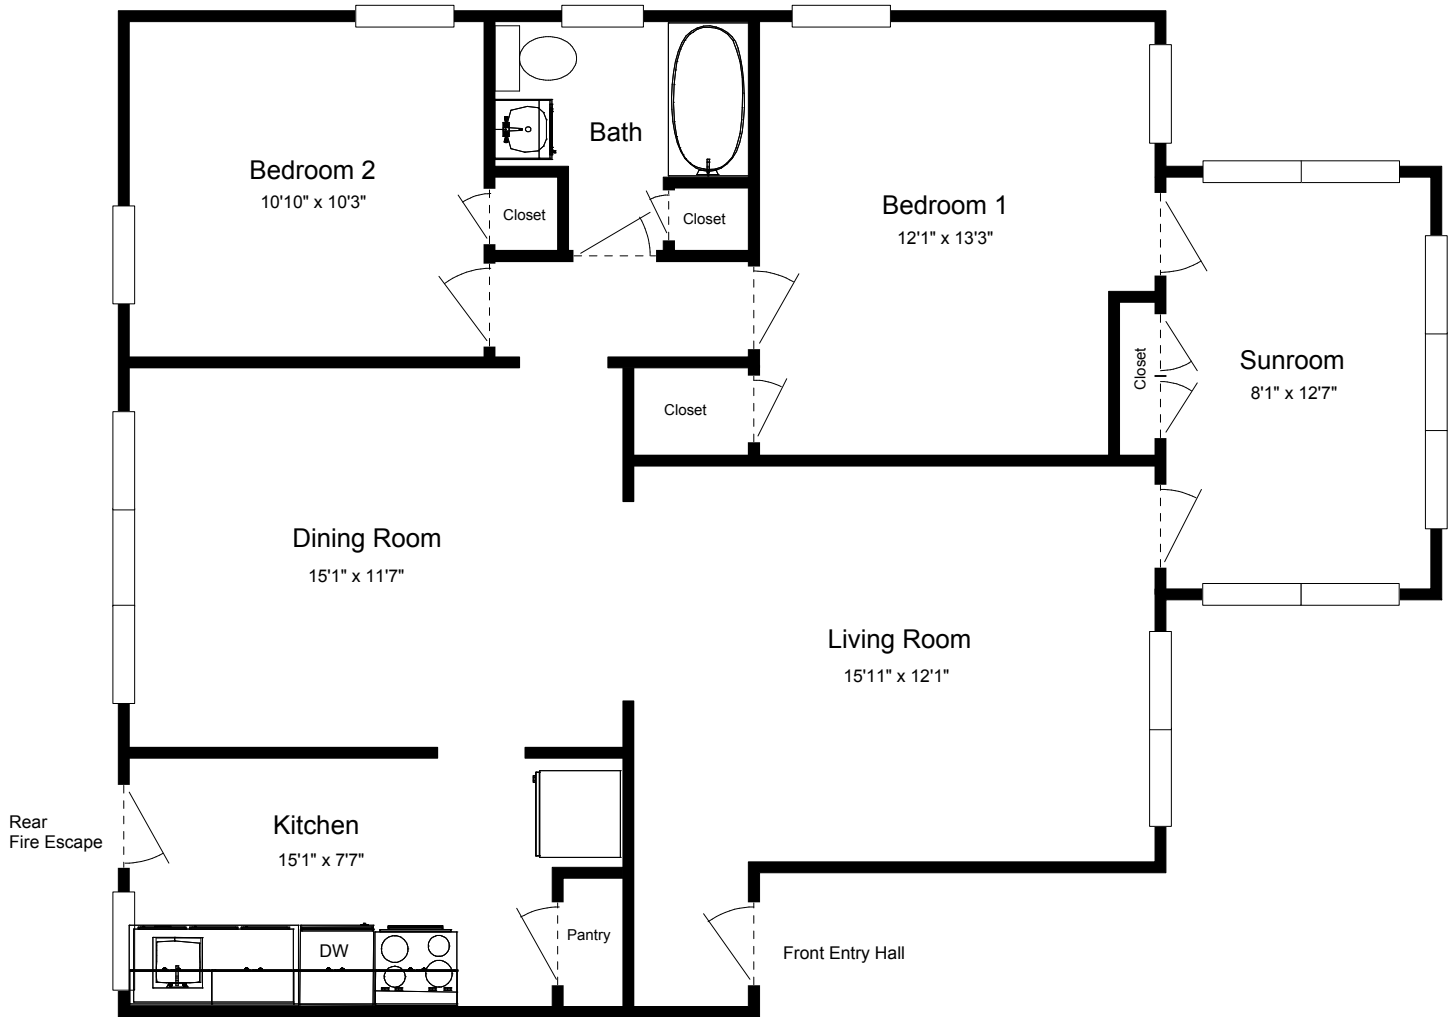

752 Syracuse
2 Bedroom
1st Floor

Approx. sq. ft. = 1020

***Please note: All dimensions are approximate. Slight variations may exist between apartments, even in the same building. Differences may also include features, fixtures, appliances, and decoration throughout the apartment.