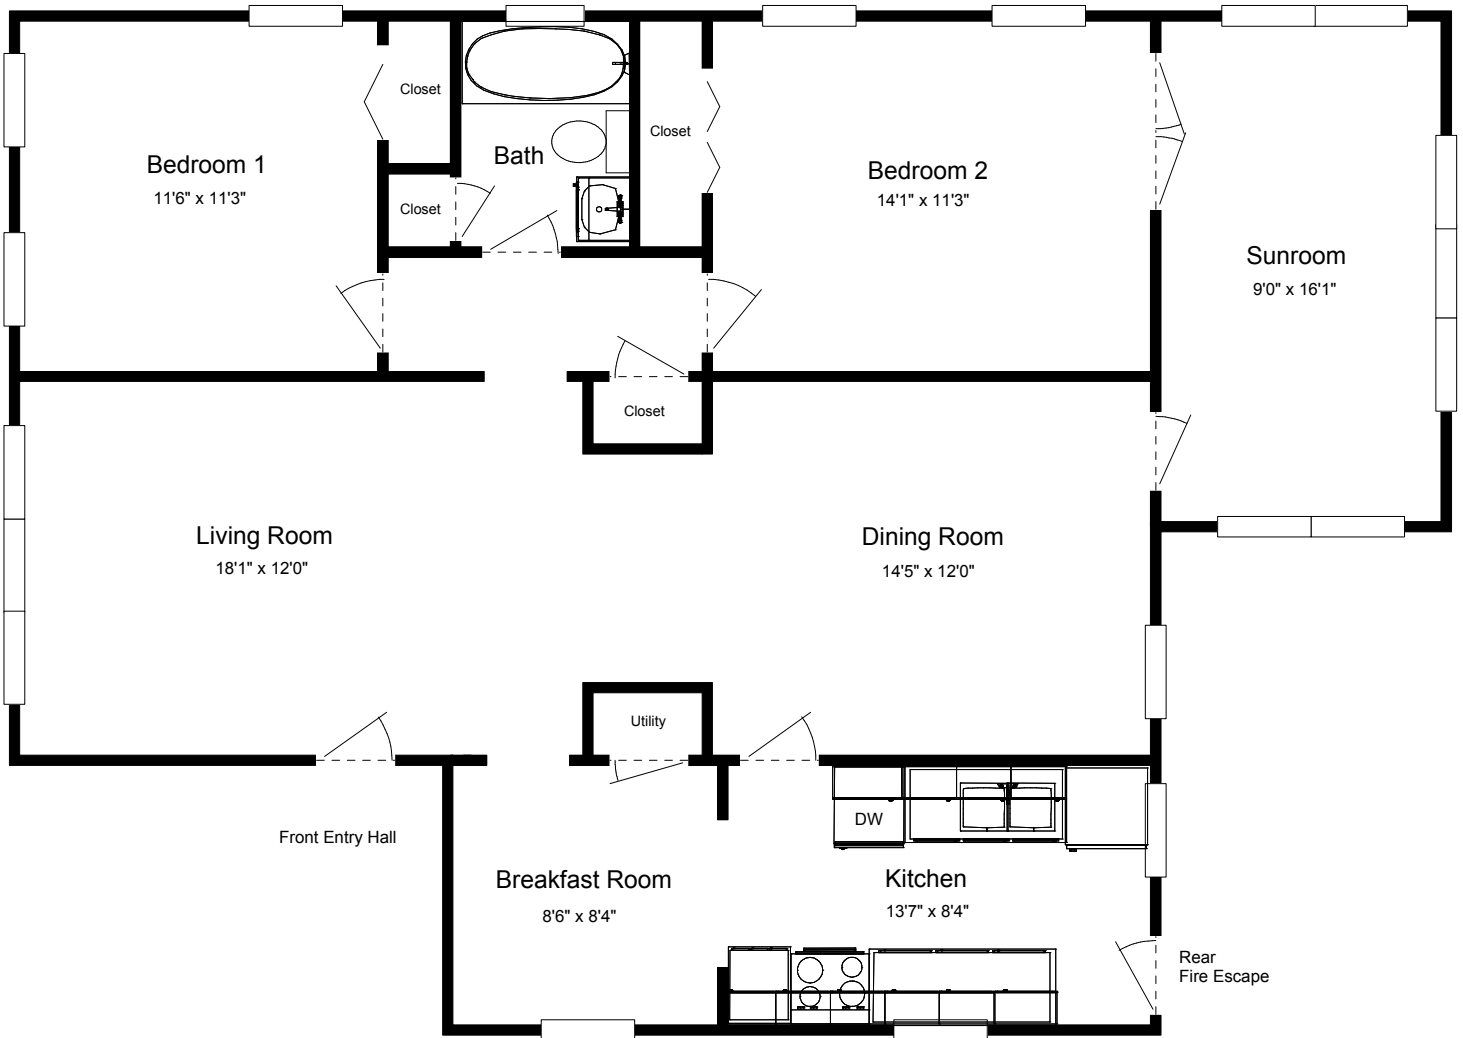

745 Leland
2 Bedroom

Approximate sq. ft. = 1225

***Please note: All dimensions are approximate. Slight variations may exist between apartments, even in the same building. Differences may also include features, fixtures, appliances, and decoration throughout the apartment.