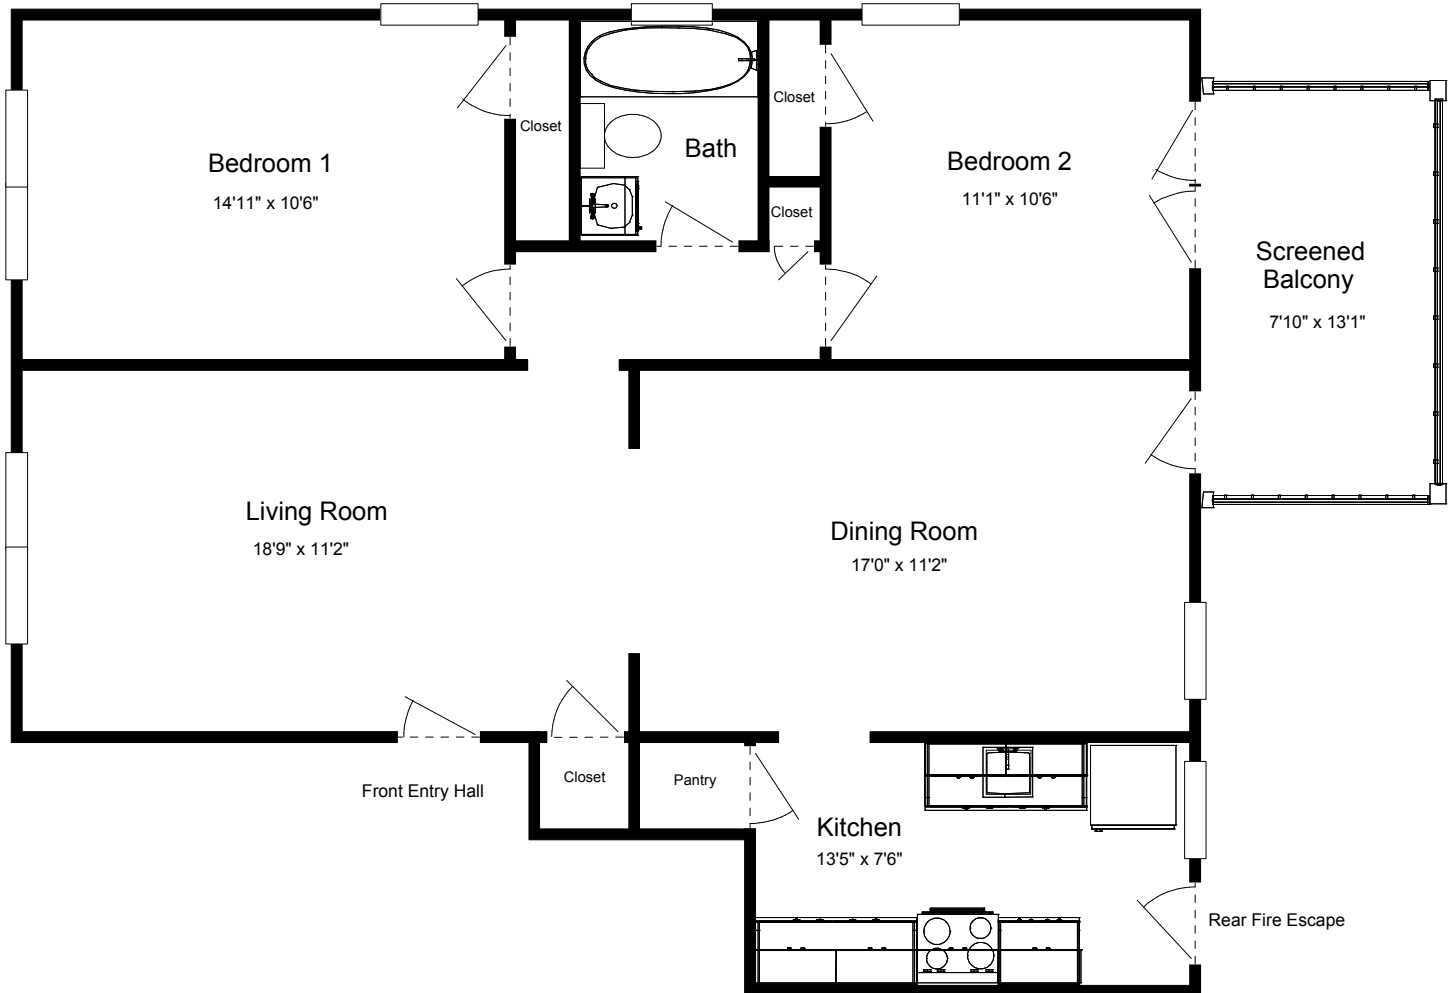

727 Heman  
2 Bedroom

Approx. sq. ft. = 940

\*\*\*Please note: All dimensions are approximate. Slight variations may exist between apartments, even in the same building. Differences may also include features, fixtures, appliances, and decoration throughout the apartment.