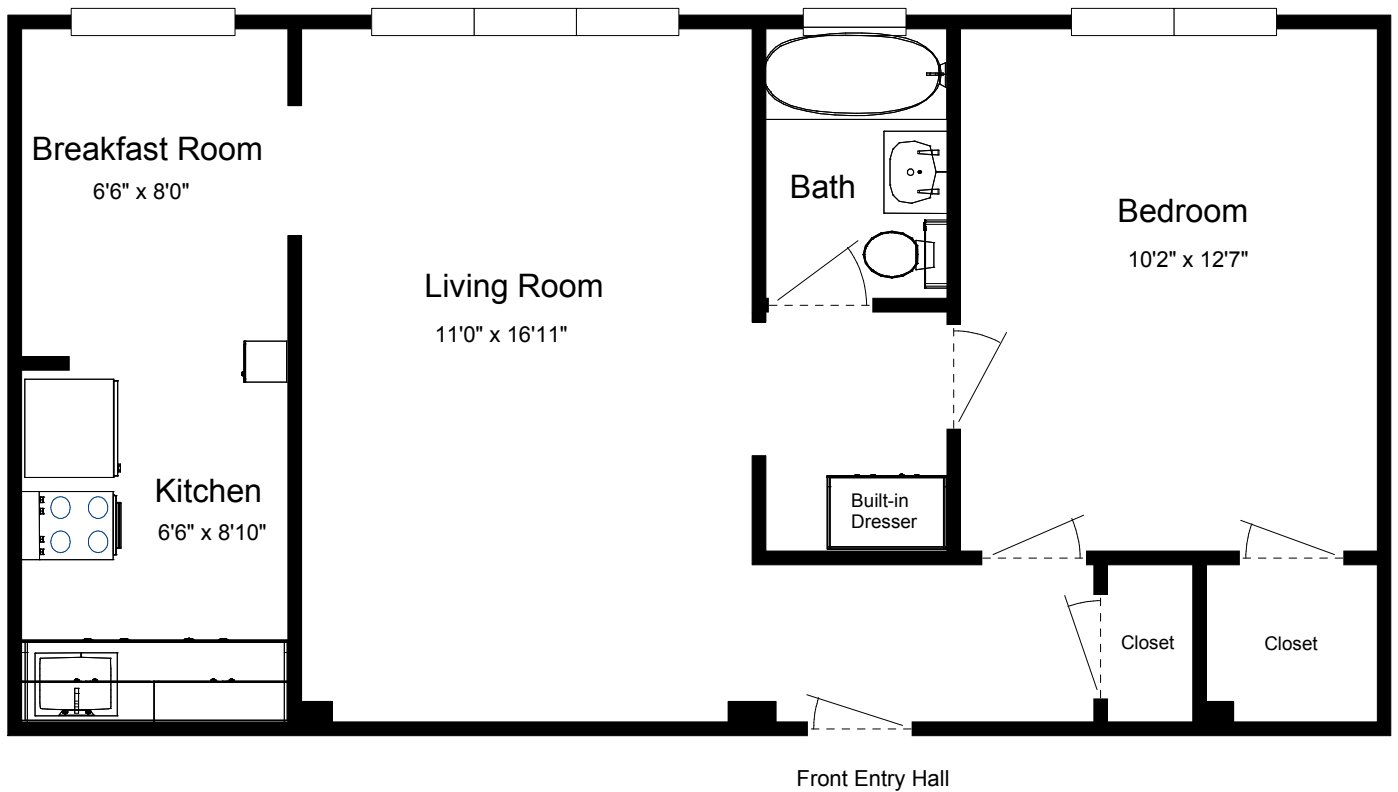

5512 Delmar  
1 Bedroom (06)

Approx. sq. ft. = 575

\*\*\*Please note: All dimensions are approximate. Slight variations may exist between apartments, even in the same building. Differences may also include features, fixtures, appliances, and decoration throughout the apartment.